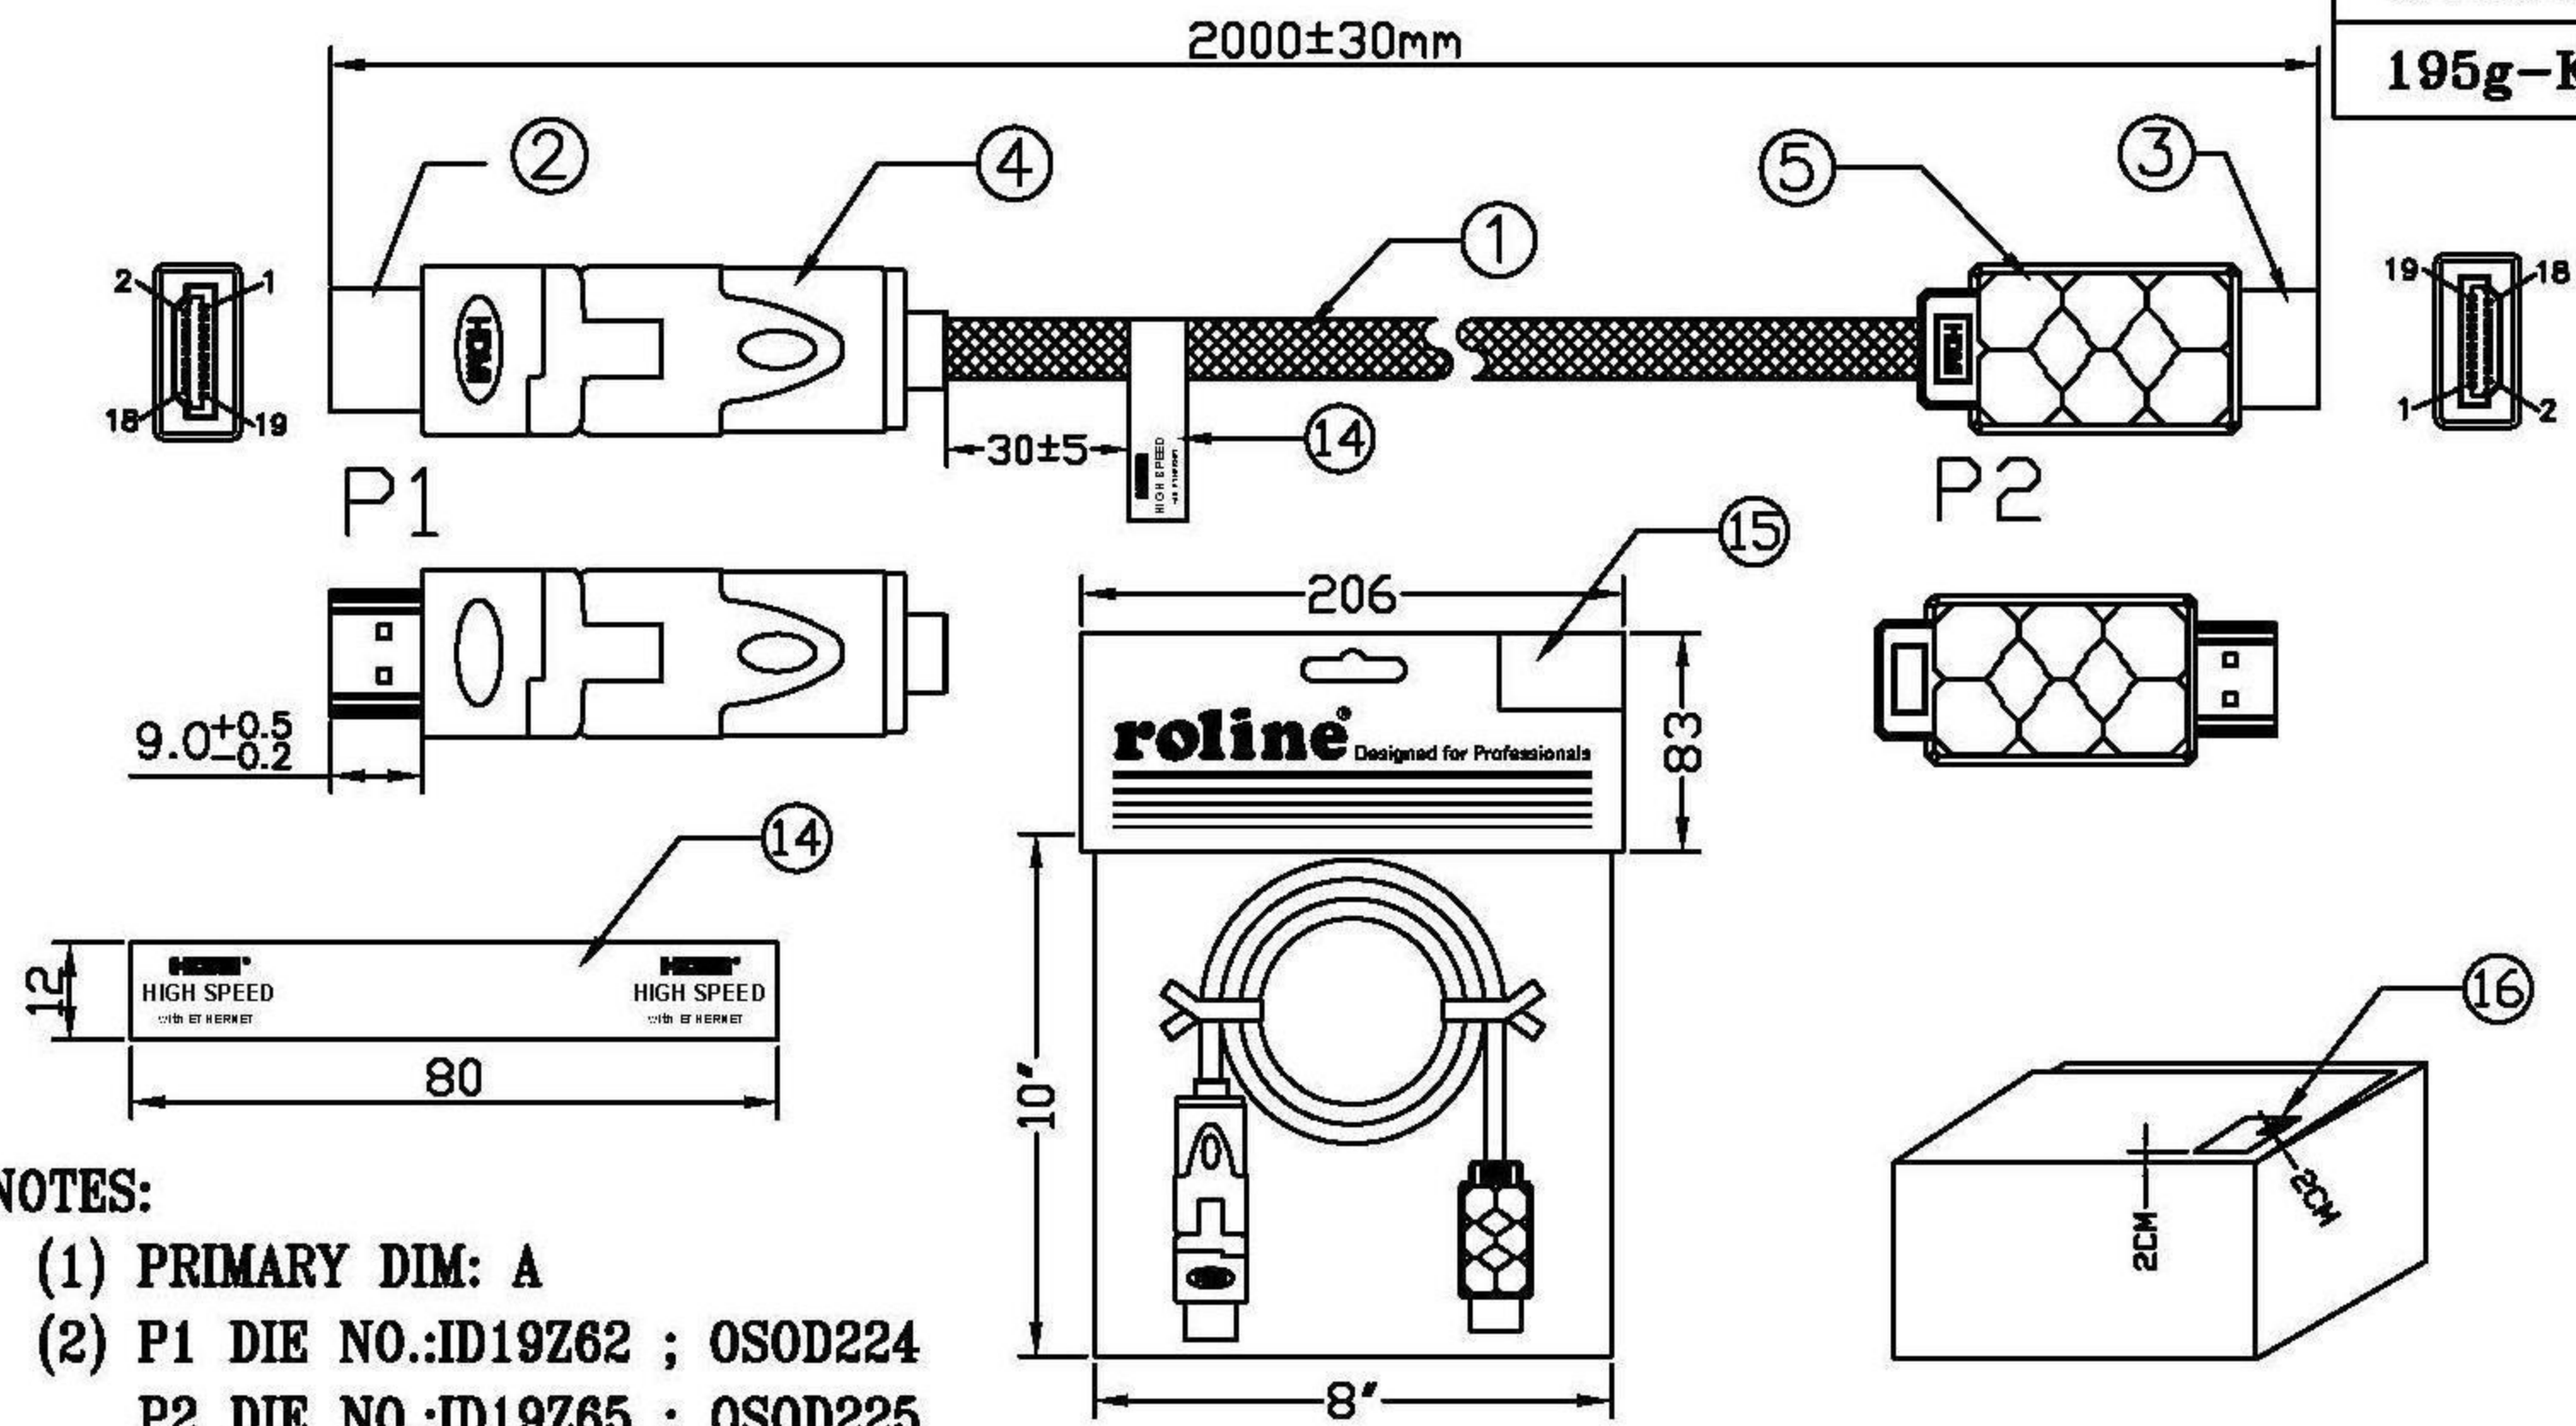

Datenblatt - Fiche technique - Data sheet

**11.88.5507**

ROLINE GOLD HDMI High Speed Kabel mit Ethernet, 3D-drehbarer Stecker,  
2,0m

ROLINE GOLD Câble HDMI High Speed avec Ethernet, connecteur pivotable,  
2,0m

ROLINE GOLD HDMI High Speed Cable with Ethernet, 3D-Swivel, 2 m

WEIGHT	CUSTOMER NO:	REMARK
195g-K1	11.04.5507	PU: 10 pcs

	P1 HDMI	P2 HDMI
RED CORE	2 1 3	2 GND 1 WHITE 3 RED
GREEN CORE	5 4 6	5 GND 4 WHITE 6 GREEN
BLUE CORE	8 7 9	8 GND 7 WHITE 9 BLUE
BROWN CORE	11 10 12	11 GND 10 WHITE 12 BROWN
ORANGE CORE	17 19 14	17 GND 19 WHITE 14 ORANGE
	13	13 ORANGE
	15	15 WHITE
	16	16 YELLOW
	18	18 RED
SHELL	DRAIN	SHELL

**NOTES:**

- (1) PRIMARY DIM: A
- (2) P1 DIE NO.:ID19Z62 ; OSOD224  
P2 DIE NO.:ID19Z65 ; OSOD225
- (3) 1PCS/PE BAG+HEADER PAPER+LABEL(15).
- (4) RoHS COMPLIANT.
- (5) 10PCS/INNER BOX+LABEL(16).
- (6) 4PCS INNER BOX INTO A OUTER BOX.

A	FIRST EDITION	J.Lan	07/01/11
REV.	ECR	DESCRIPTION	C.N. DATE
		<b>Rotronic Co., Ltd.</b>	
UNLESS OTHERWISE SPECIFIED: DIMENSIONS ARE IN MILLIMETERS ANGULAR TOLERANCES ±1.0°		TITLE ROLINE Gold HDMI High Speed Cable w/Ethernet, Rotatable, 2.0m	
DIMENSIONS		TOLERANCE	CHKD.
0.00 TO 30.00mm		±0.10mm	Drawing No.: 2162-3156
30.01 TO 80.00mm		±0.13mm	
80.01 TO 150.00mm		±0.15mm	
150.01mm		±0.20mm	DR. J.Lan
MATERIAL		MATERIAL	MODEL NO: 11.04.5507
FINISH		FINISH	SCALE SHEET 1/1 UNIT MM SIZE A4 REV. A