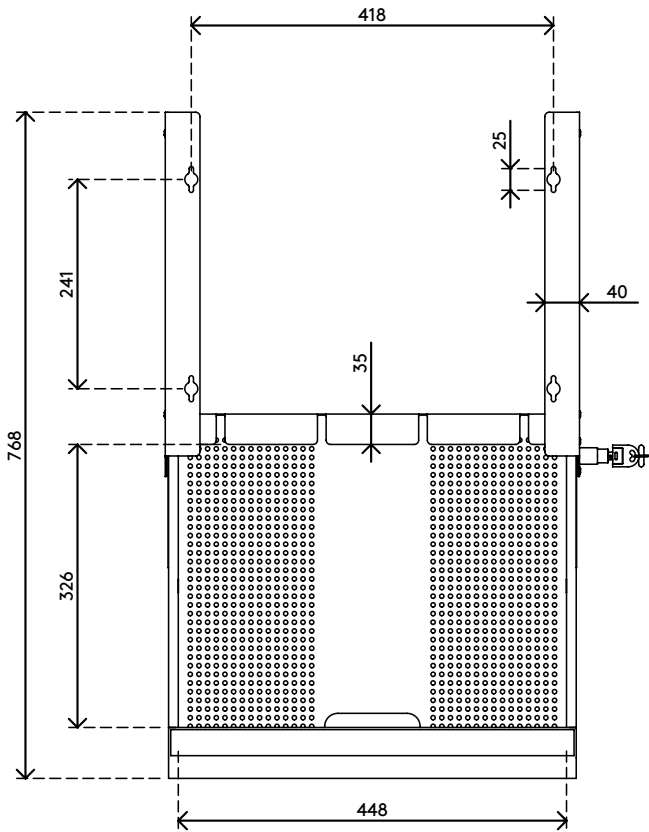

20.622

Addit laptop security drawer 622

Keep your personal hardware safe and organized with our Addit Laptop Security Drawer. Designed to securely store laptops, tablets, and smartphones, this drawer mounts conveniently under your desk. It features a perforated bottom for optimal airflow, ensuring your devices stay cool. Plus, data and power cables can be easily connected through the back, keeping your workspace tidy and efficient.

- Effortless access with smooth ball-bearing slides
- Easy to lock with a built-in key lock on the right side
- Cables are guided through locations at both sides at the back
- Perforated bottom for sufficient airflow to hardware
- Designed to secure laptops, tablets, or smartphones
- Made of steel for durability and strength
- Dimensions (w x d x h): 478 x 420 x 53 mm (18.8 x 16.5 x 2.1 inches)
- For laptops up to (w x d x h): 440 x 325 x 40 mm (17.3 x 12.8 x 1.6 inches)

Addit laptop security drawer 622

2024/12/24

20.622

 530 x 450 x 75 mm

 1 pcs

 silver

 5 kg

 805410206222