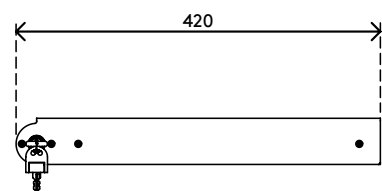

20.622

Addit laptop security drawer 622

Keep your personal hardware safe and organized with our Addit Laptop Security Drawer. Designed to securely store laptops, tablets, and smartphones, this drawer mounts conveniently under your desk. It features a perforated bottom for optimal airflow, ensuring your devices stay cool. Plus, data and power cables can be easily connected through the back, keeping your workspace tidy and efficient.

- Effortless access with smooth ball-bearing slides
- Easy to lock with a built-in key lock on the right side
- Cables are guided through locations at both sides at the back
- Perforated bottom for sufficient airflow to hardware
- Designed to secure laptops, tablets, or smartphones
- Made of steel for durability and strength
- Dimensions (w x d x h): 478 x 420 x 53 mm (18.8 x 16.5 x 2.1 inches)
- For laptops up to (w x d x h): 440 x 325 x 40 mm (17.3 x 12.8 x 1.6 inches)