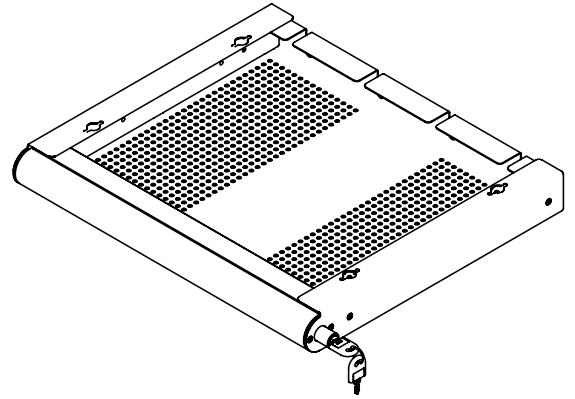

20.622

Addit laptop security drawer 622

Keep your personal hardware safe and organized with our Addit Laptop Security Drawer. Designed to securely store laptops, tablets, and smartphones, this drawer mounts conveniently under your desk. It features a perforated bottom for optimal airflow, ensuring your devices stay cool. Plus, data and power cables can be easily connected through the back, keeping your workspace tidy and efficient.

- Effortless access with smooth ball-bearing slides
- Easy to lock with a built-in key lock on the right side
- Cables are guided through locations at both sides at the back
- Perforated bottom for sufficient airflow to hardware
- Designed to secure laptops, tablets, or smartphones
- Made of steel for durability and strength
- Dimensions (w x d x h): 478 x 420 x 53 mm (18.8 x 16.5 x 2.1 inches)
- For laptops up to (w x d x h): 440 x 325 x 40 mm (17.3 x 12.8 x 1.6 inches)