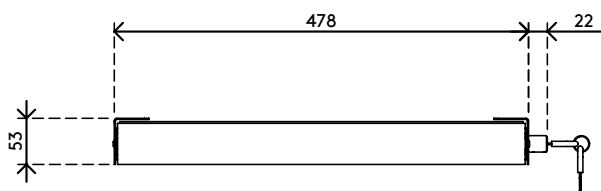

20.622

Addit laptop security drawer 622

Keep your personal hardware safe and organized with our Addit Laptop Security Drawer. Designed to securely store laptops, tablets, and smartphones, this drawer mounts conveniently under your desk. It features a perforated bottom for optimal airflow, ensuring your devices stay cool. Plus, data and power cables can be easily connected through the back, keeping your workspace tidy and efficient.

- Effortless access with smooth ball-bearing slides
- Easy to lock with a built-in key lock on the right side
- Cables are guided through locations at both sides at the back
- Perforated bottom for sufficient airflow to hardware
- Designed to secure laptops, tablets, or smartphones
- Made of steel for durability and strength
- Dimensions (w x d x h): 478 x 420 x 53 mm (18.8 x 16.5 x 2.1 inches)
- For laptops up to (w x d x h): 440 x 325 x 40 mm (17.3 x 12.8 x 1.6 inches)