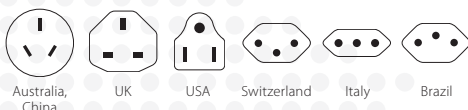

PRO

The most powerful 3-pole world travel adapter for travellers from Europe (Schuko standard)

The exceptional travel adapter PRO ensures simple and safe connection of 2- and 3-pole devices from Europe (Schuko & Euro) in more than 120 destinations. Able to handle up to 1750 W of power, so you can even plug in powerful devices such as laptops or travel hairdryers. This is the safest way of plugging in devices around the world.

Suitable for

Compatibility (Input)

Compatibility (Output)

Packaging (Retail)

Product Category

- World Travel Adapter: PRO series

Technical Specifications

- Designed in Switzerland
- Suitable for equipment with earthed & unearthed plugs (2- & 3-pole)
- Input plugs: Europe (Schuko & 2-pole Euro)
- Output plugs: Australia/China, UK, USA, Switzerland, Italy, Brazil
- Input voltage: 100 – 250 V AC
- Max. load: 7 A
- Power rating: e.g. 100 V AC – 700 W / 250 V AC – 1750 W
- Replaceable fuse: T 7 A
- Does not convert voltage

Weight

- Adapter: 145 g (net)
- Adapter + packaging: 227 g (gross)
- Master carton: 5268 g (gross)
- Inner carton: 1247 g (gross)

Dimensions

- Adapter: 55x60x73 mm (WxHxD)
- Adapter + packaging: 103x110x72 mm (WxHxD)
- Master carton: 390x250x270 mm (LxWxH)
- Inner carton: 374x114x125 mm (LxWxH)