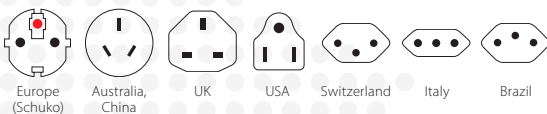

Compatibility (Output)