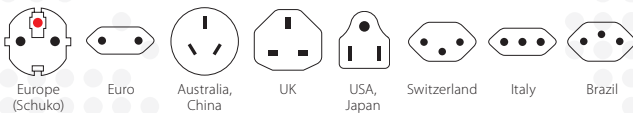

Compatibility (Input)