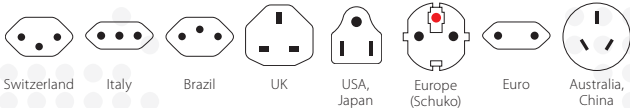

Combo World to Switzerland

2in1 solution: Switzerland and Europe – combined in a compact adapter set

This travel adapter set ensures getting connected is easier than ever, not just in Switzerland but also in all other countries with Schuko standard sockets (as predominantly found in Europe). Our SKROSS® Combo World to Switzerland adapter provides global travellers with a safe, reliable and easy connection in all countries with the Swiss and Schuko standard, making it an ideal solution for business and leisure travellers.

Suitable for

Compatibility (Input)

Compatibility (Output)

Packaging (Retail)

Product Category

- Country Travel Adapter: Combo

Technical Specifications

- Designed in Switzerland
- Suitable for equipment with earthed & unearthed plugs (2- & 3-pole)
- Input plugs: Switzerland, Italy, Brazil, UK, USA/Japan, Europe (Schuko & 2-pole Euro), Australia/China
- Output plugs: Switzerland, Europe (Schuko)
- Input voltage: 100 V – 250 V
- Max. load: 10 A
- Power rating: e.g. 100 V – 1000 W / 250 V – 2500 W
- Replaceable fuse T 10 A
- Does not convert voltage