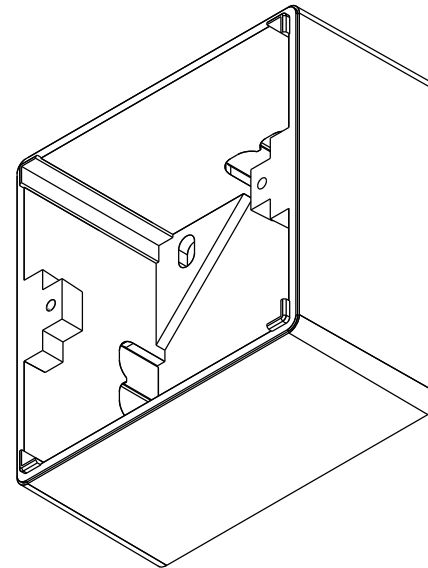

Technical Datasheet

Surface Mount Housing 80x80x42mm
Item No. : ADZ00101

Material: ASA
 Color: white (RAL 9010)

	drawn	04.08.2016	MJ
		appr.	04.08.2016
Titel:			
Surface Mount Housing 80x80x42mm white RAL 9010			
Drawing number:			
ZN-CU161044			
b a	Anderung Spz. Neuerstellung	21.11.2023 04.08.2016	TG MJ
Rev. Index	Revision code	Date	Name

Dimensions: mm

Original: DIN A4

Sheet 1 of 1