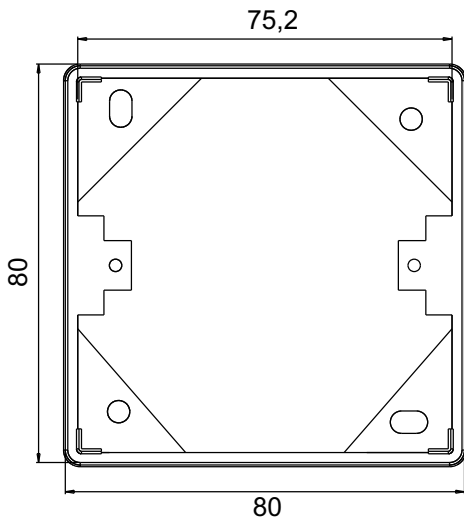

Technical Datasheet

Surface Mount Housing 80x80x42mm
Item No. : ADZ00101

Material: ASA
 Color: white (RAL 9010)

	drawn	04.08.2016	MJ
		appr.	04.08.2016
Titel:			
Surface Mount Housing 80x80x42mm white RAL 9010			
Drawing number:			
ZN-CU161044			
b a	Anderung Spz. Neuerstellung	21.11.2023 04.08.2016	TG MJ
Rev. Index	Revision code	Date	Name

Dimensions: mm

Original: DIN A4

Sheet 1 of 1