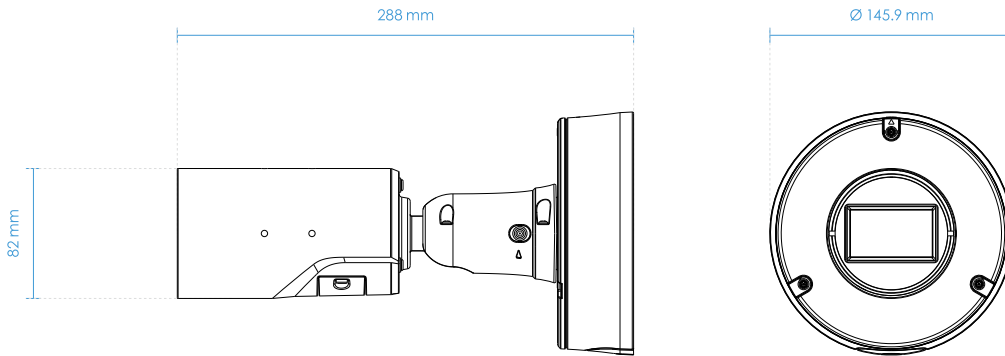

DORI (EN 62676-4 Standard)

Detect (25PPM/ 8PPF) Wide: 100.1 m (328.4 ft)
Tele: 204.5 m (670.8 ft)

Observe (63PPM/ 19PPF) Wide: 40.0 m (131.3 ft)
Tele: 81.8 m (268.3 ft)

Recognize (125PPM/ 38PPF) Wide: 20.0 m (65.6 ft)
Tele: 40.9 m (134.1 ft)

Identify (250PPM/ 76PPF) Wide: 10.0 m (32.7 ft)
Tele: 20.4 m (67.0 ft)

Dimensions

Compatible Accessories

Mounting Kits

AM-312
Pole Mount Adapter

Mounting Kits

AM-412
Corner Mount Adapter