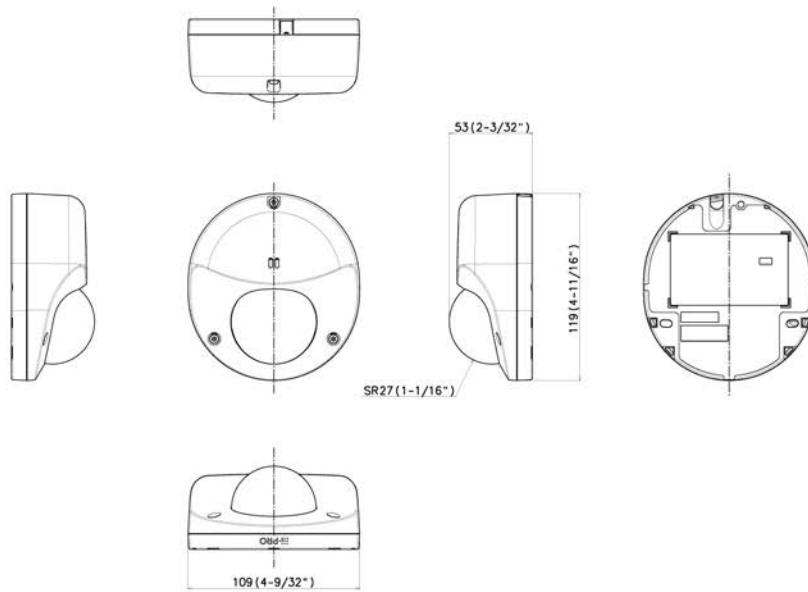

WV-QJB500-W  
Mount Bracket

WV-QJB502A-W  
Mount Bracket

WV-QPL500-W  
Mount Bracket

WV-QWL500-W  
Mount Bracket

# APPEARANCE

Mass : Approx. 550 g [1.21 lbs]