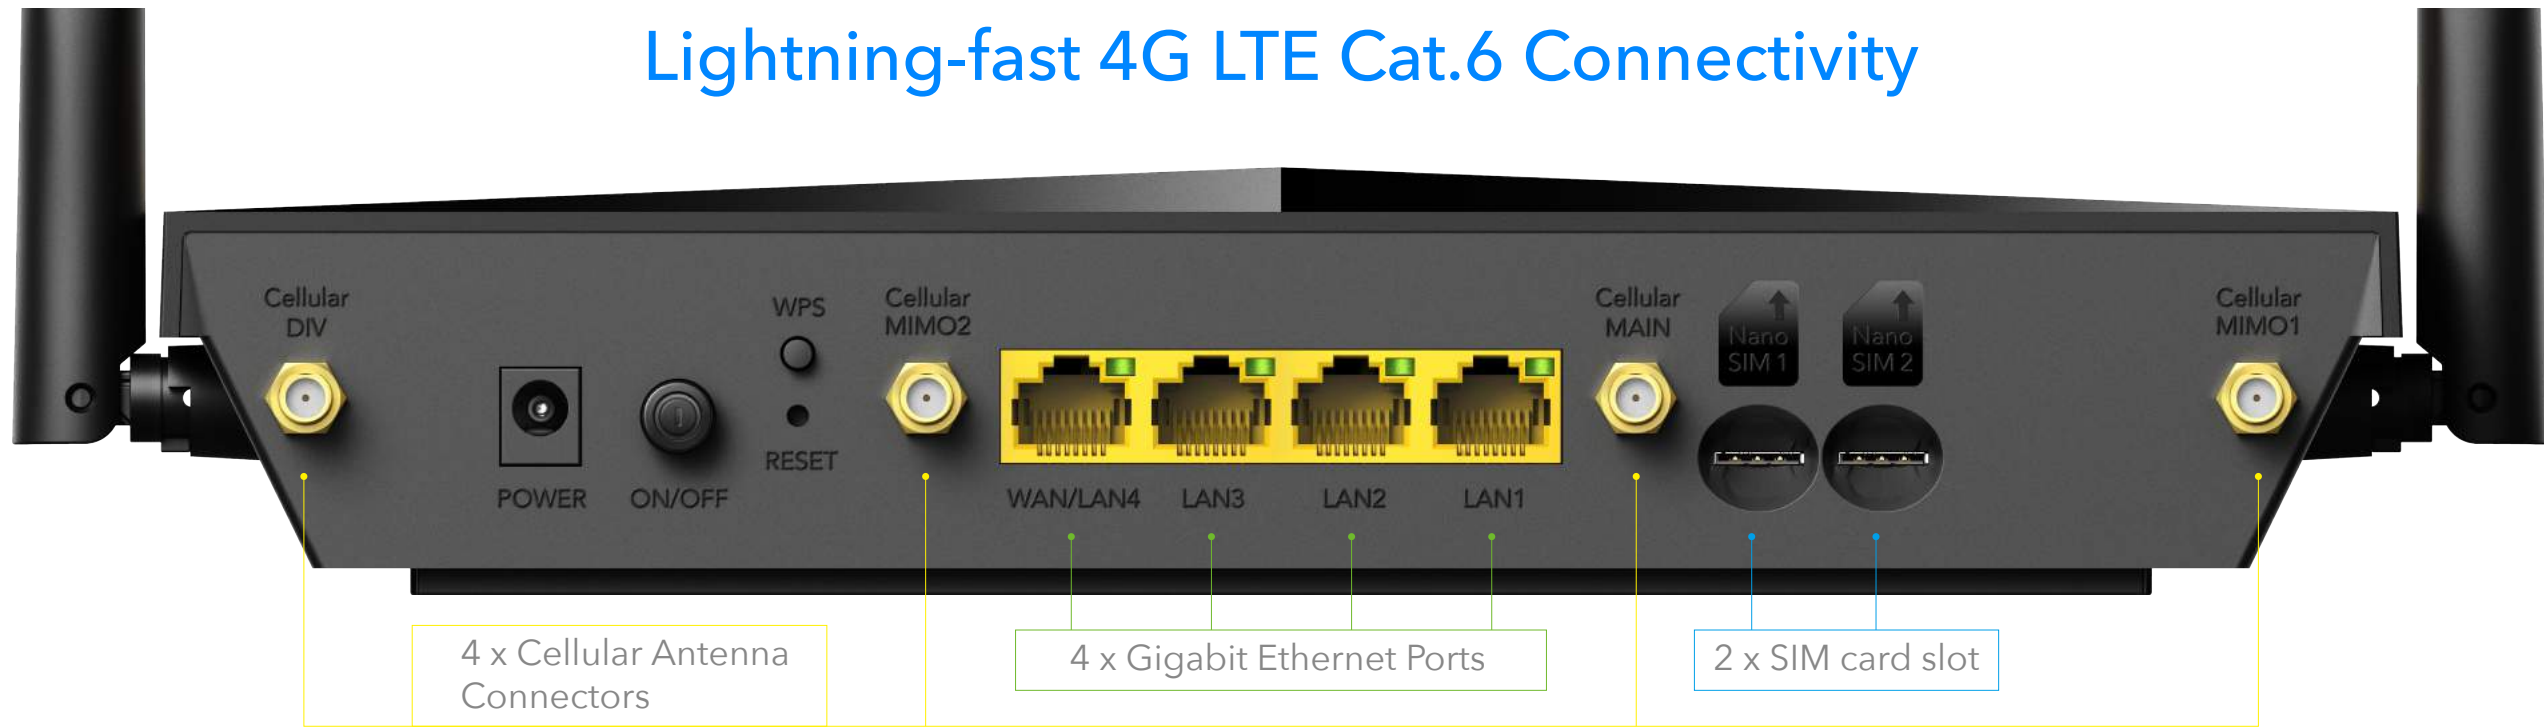

Lightning-fast 4G LTE Cat.6 Connectivity

Cat.6

Lightning-fast 4G LTE Cat.6 Connectivity

AC1200

High speed Dual Band WiFi

WAN Internet 4G Backup

The diagram illustrates the 4G backup feature. It shows two Nano SIM slots (Nano SIM 1 and Nano SIM 2) connected to a WAN/LAN port, which is in turn connected to a SIM card. Arrows indicate the flow of data and the backup capability between the SIM slots and the WAN/LAN port.

WHOLE HOME MESH

VPN

Built-in VPN Server and Client

Future-Proof Remote Management with TR-069