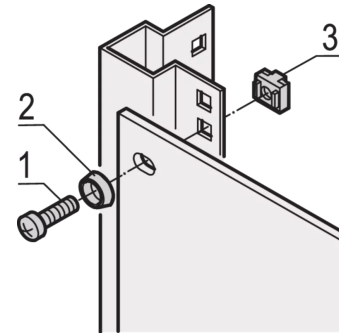

21100-016 WASHER, PLASTIC, M6, 100 PIECES

KEY FEATURES

Washer

PRODUCT ATTRIBUTES

Product Type: Washer

Type: Washer

Works With: Front Panels; Eurorack; Novastar; Varistar; Varistar CP

Material: Plastic

Accessory Type: Mounting hardware

Package Quantity: 100

ADDITIONAL PRODUCT DETAILS

Washer used for PCB fixing.

Quantity required for IEEE-Plug-in units (3U/6U)

Quantity required for plug-in units type 2 with extraction handle (3U/6U)