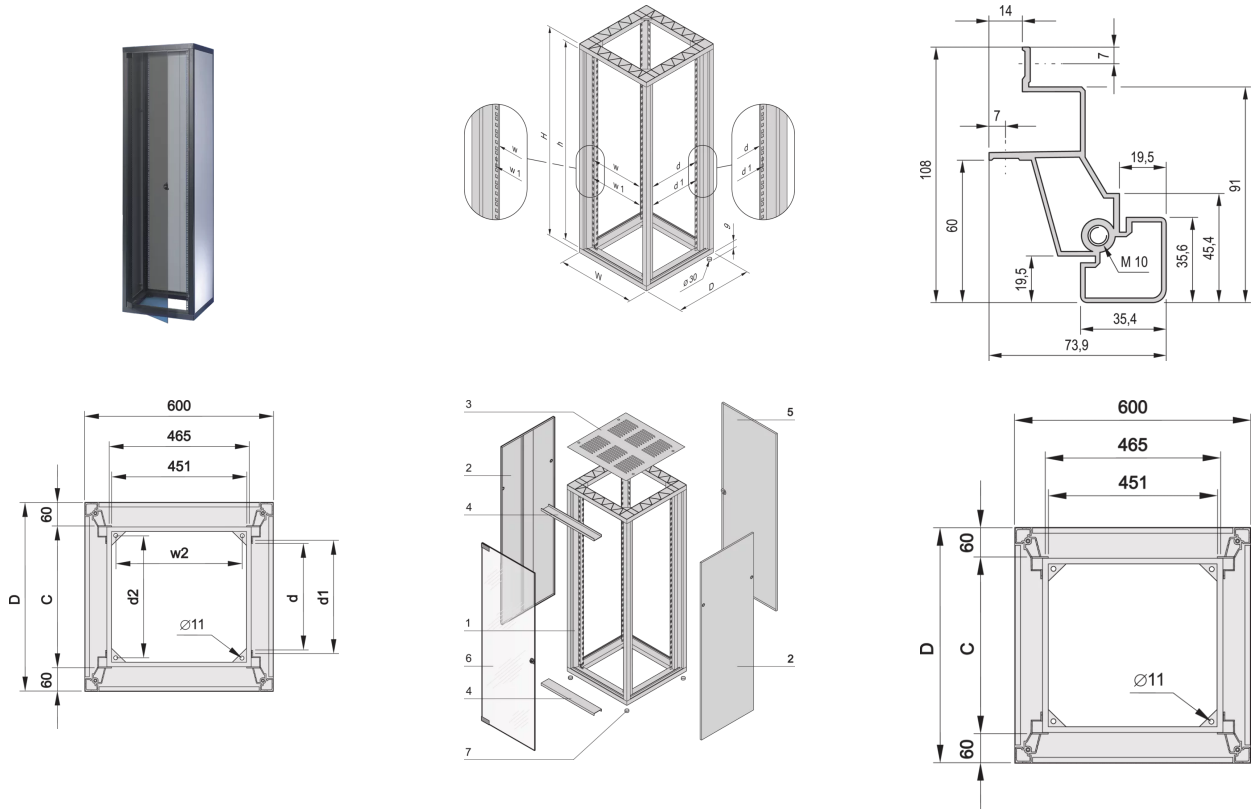

10117-533 EURORACK CABINET WITH FRONT AND REAR DOOR, 38 U 1798H
600W 600D, RAL 7021/7035

KEY FEATURES

Safety glass door (smoke gray) at front; steel door at rear

19" cut-outs in front and rear uprights

Protection class IP-40

Flush cladding parts

Bolted frame, die-castings and aluminium profiles, with inset covers

Static load-carrying capacity 400 kg

PRODUCT ATTRIBUTES

Product Type: Cabinet

Product Family: Eurorack

Frame Material: Aluminum

Frame Color: Black Grey

Frame Color Code: RAL 7021

Cladding Material: Steel

Cladding Color: Light Grey

Cladding Color Code: RAL 7035

Rack Height: 38 U

Height: 1798 mm

Width: 600 mm

Depth: 600 mm

Static Load: 400 kg

Protection Rating: IP40

Complies With: IEC 60297-3-100

ADDITIONAL PRODUCT DETAILS

Aluminium Cabinet With Front Glass Door and Steel Rear Door, with load capacity of 400 kg.