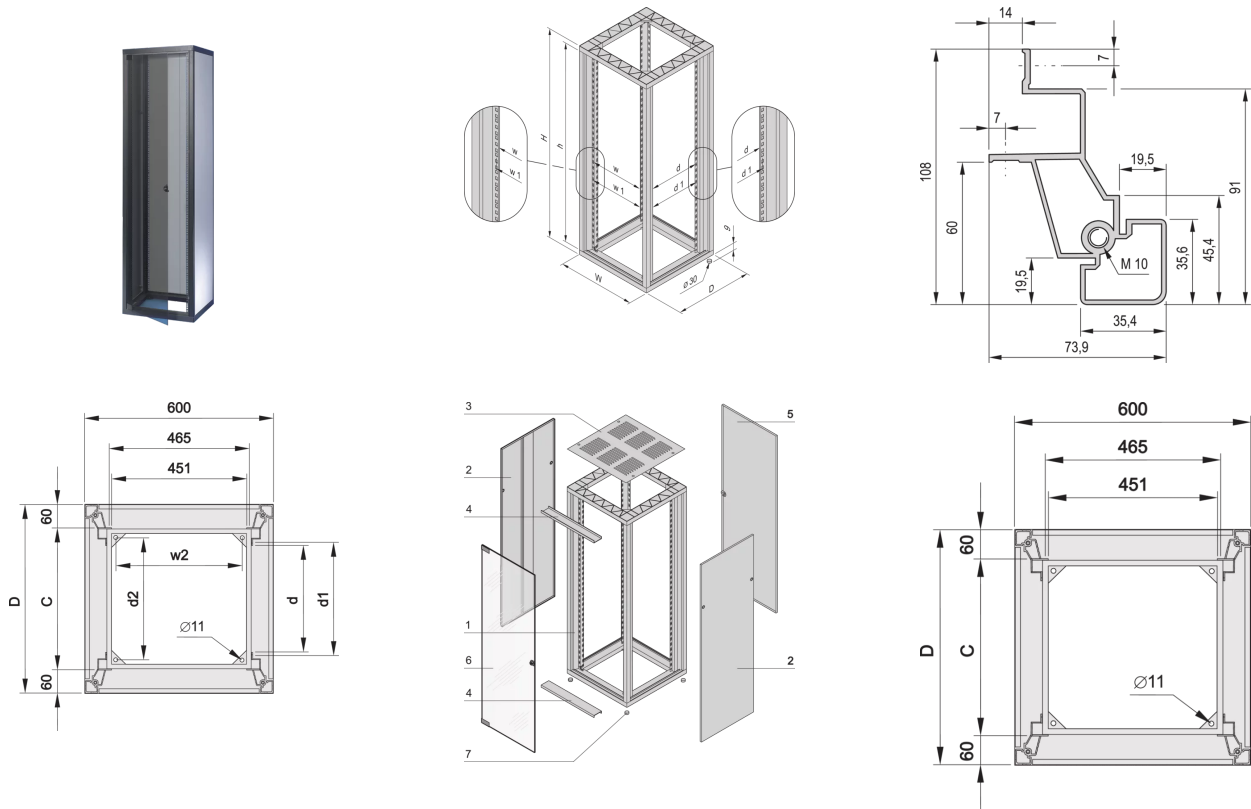

10117-534 EURORACK CABINET WITH FRONT AND REAR DOOR, 43 U 2020H 600W 600D, RAL 7021/7035

KEY FEATURES

Safety glass door (smoke gray) at front; steel door at rear

19" cut-outs in front and rear uprights

Protection class IP-40

Flush cladding parts

Bolted frame, die-castings and aluminium profiles, with inset covers

Static load-carrying capacity 400 kg

PRODUCT ATTRIBUTES

Product Type: Cabinet

Product Family: Eurorack

Frame Material: Aluminum

Frame Color: Black Grey

Frame Color Code: RAL 7021

Cladding Material: Steel

Cladding Color: Light Grey

Cladding Color Code: RAL 7035

Rack Height: 43 U

Height: 2020 mm

Width: 600 mm

Depth: 600 mm

Static Load: 400 kg

Protection Rating: IP40

Complies With: IEC 60297-3-100

ADDITIONAL PRODUCT DETAILS

Aluminium Cabinet With Front Glass Door and Steel Rear Door, with load capacity of 400 kg.