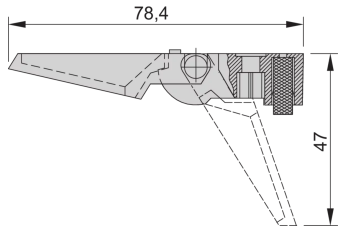

10603-023 PLASTIC FOOT WITH TIP-UP FUNCTION, GREY

KEY FEATURES

Can be used instead of standard round feet

Load-carrying capacity: 25 kg per foot, max case weight 40 kg

Mounting holes are provided in bottom covers of the cases

Positioning of case is secured by anti-slip rubber inserts

PRODUCT ATTRIBUTES

Product Type: Foot

Type: Foot

Works With: Cases

Package Quantity: 10

ADDITIONAL PRODUCT DETAILS

The tip-up feet form plastic material enable mounting on the bottom plate of a case. Available with or without tip-up function. In black or gray.

Delivery is in standard pack multiples. Pricing is per individual item.

Please take into consideration that deliveries may be carried out in the stated SPQs (SPQ, e.g. 5 pieces, 10 pieces, 50 pieces, etc.). Differing order quantities (e.g. 2 pieces) may be changed to the next possible delivery quantity = Standard Pack Quantity.