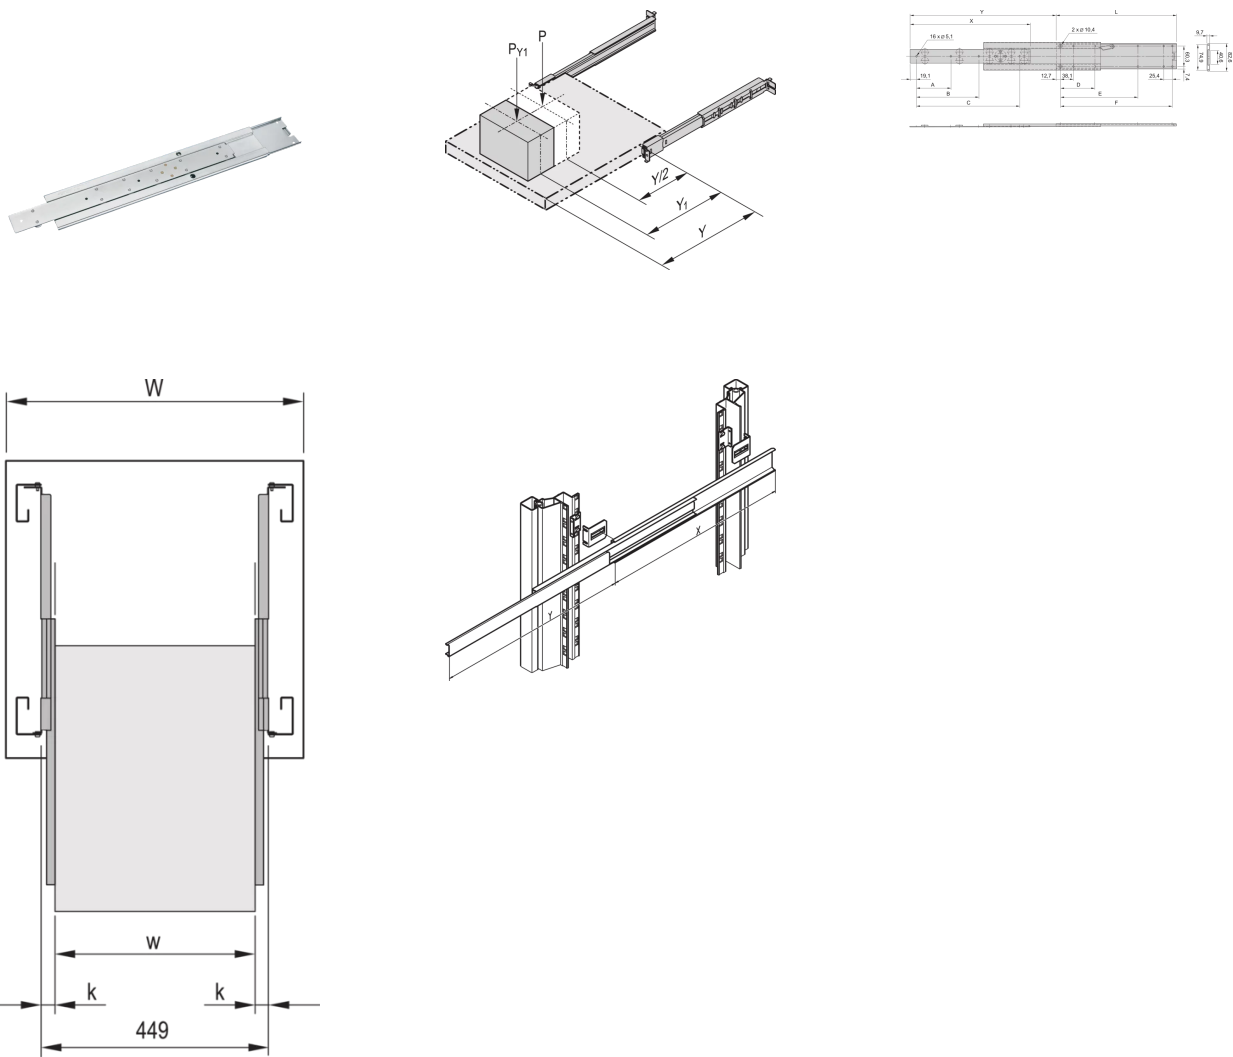

20110-072 TELESCOPIC SLIDE UNIVERSAL, SLIM, 2 U, 406L

**KEY FEATURES**

Rail width  $k=9.7\text{-mm}$ , max. installation width of extension/drawer  $w = 429\text{-mm}$

Lateral mounting on the 19" uprights (19" plane remains free for fixing the extension/drawer)

Locking at full extension

Static load-carrying capacity per pair 46---57 kg

Extension length  $\rightarrow 110\text{-}\%$

## PRODUCT ATTRIBUTES

---

Product Type: Telescopic Slide

Product Family: MultipacPRO

Type: Universal

Length: 406 mm

Static Load: 55 kg