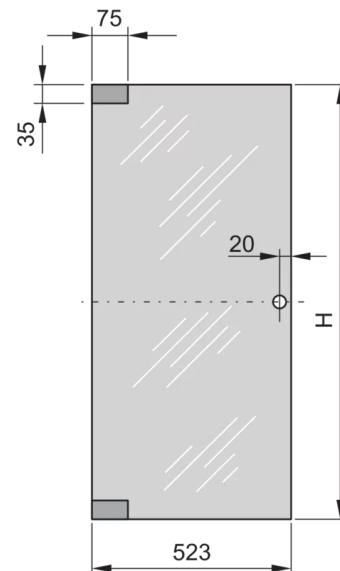

20117-751 EURORACK GLASS DOOR, 120° OPENING ANGLE, 43 U 600W

KEY FEATURES

Can be mounted on all four sides

Glass, smoke gray, Security, 6 mm

PRODUCT ATTRIBUTES

Product Type: Cabinet Door

Product Family: Eurorack

Type: Glass Door

Color: Light Grey

Color Code: RAL 7035

Rack Height: 43 U

Height: 1967 mm

Width: 523 mm

North America

All locations
+1.763.422.2661
Chat with us:
schroff.nvent.com