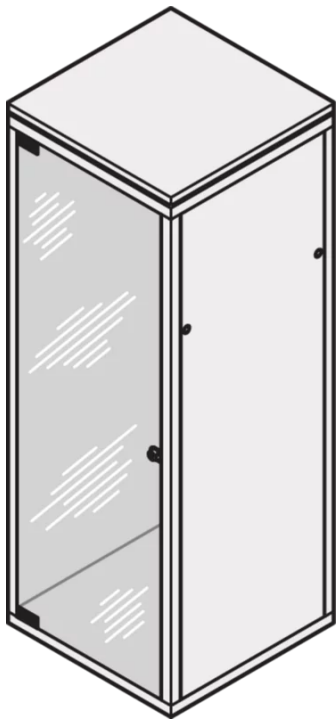

20117-751 EURORACK GLASS DOOR, 120° OPENING ANGLE, 43 U 600W

KEY FEATURES

Can be mounted on all four sides

Glass, smoke gray, Security, 6 mm

PRODUCT ATTRIBUTES

Product Type: Cabinet Door

Product Family: Eurorack

Type: Glass Door

Color: Light Grey

Color Code: RAL 7035

Rack Height: 43 U

Height: 1967 mm

Width: 523 mm

North America

All locations
+1.763.422.2661
Chat with us:
schroff.nvent.com