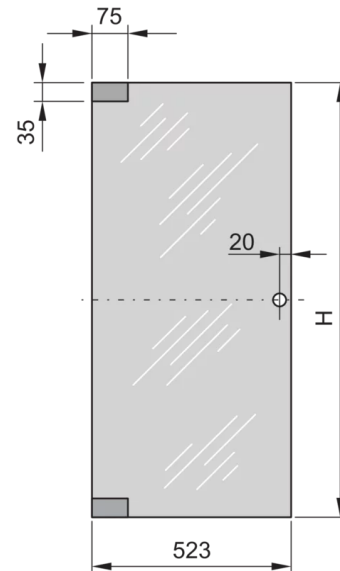

20117-756 EURORACK GLASS DOOR, 120° OPENING ANGLE, 47 U 800W

KEY FEATURES

Can be mounted on all four sides

Glass, smoke gray, Security, 6 mm

PRODUCT ATTRIBUTES

Product Type: Cabinet Door

Product Family: Eurorack

Type: Glass Door

Color: Light Grey

Color Code: RAL 7035

Rack Height: 47 U

Height: 2145 mm

Width: 723 mm

North America

All locations
+1.763.422.2661
Chat with us:
schroff.nvent.com