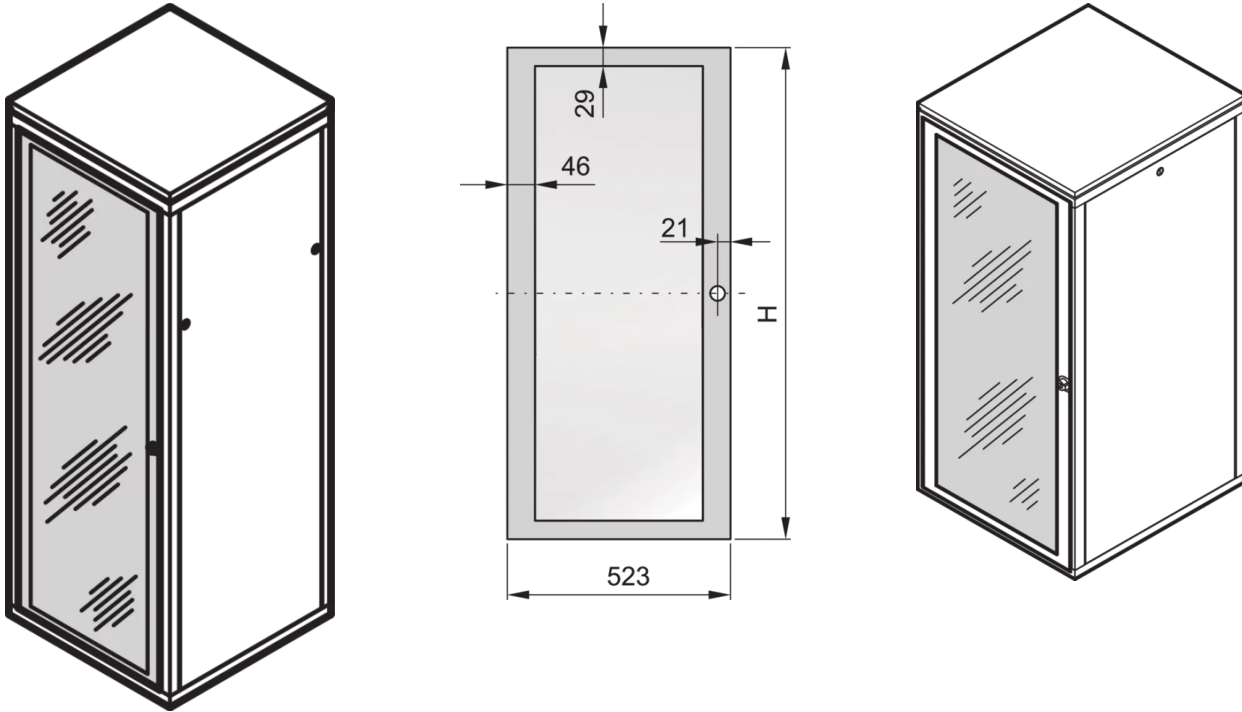

20117-768 EURORACK GLAZED DOOR WITH ACRYLIC GLASS, RAL 7035, 47 U
600W

KEY FEATURES

Acrylic window, 2 mm

Safety lock with two keys

Opening angle 120°

RAL 7021

Door frame, Al, 2 mm

Can be mounted on all four sides

PRODUCT ATTRIBUTES

Product Type: Cabinet Door

Product Family: Eurorack

Type: Glass Door

Color: Light Grey

Color Code: RAL 7035

Rack Height: 47 U

Height: 2198 mm

Width: 600 mm

ADDITIONAL PRODUCT DETAILS

Glass door with opening angle 120°: Safety lock with two keys or 180°: Lever handle.

CERTIFICATIONS

North America

All locations

+1.763.422.2661

Chat with us: