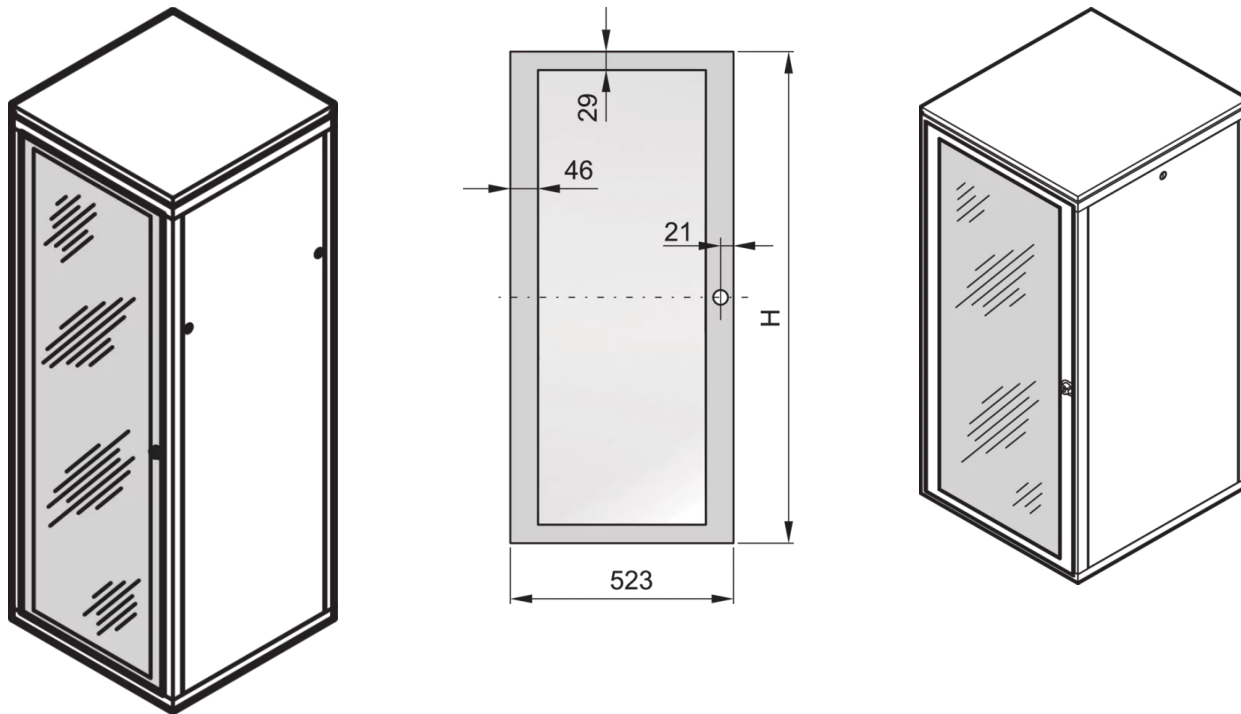

20117-769 EURORACK GLAZED DOOR WITH ACRYLIC GLASS, RAL 7035, 16 U
600W

KEY FEATURES

Acrylic window, 2 mm

Safety lock with two keys

Opening angle 120°

RAL 7021

Door frame, Al, 2 mm

Can be mounted on all four sides

PRODUCT ATTRIBUTES

Product Type: Cabinet Door

Product Family: Eurorack

Type: Glass Door

Color: Light Grey

Color Code: RAL 7035

Rack Height: 16 U

Height: 733 mm

Width: 553 mm

ADDITIONAL PRODUCT DETAILS

Glass door with opening angle 120°: Safety lock with two keys or 180°: Lever handle.

CERTIFICATIONS

North America

All locations

+1.763.422.2661

Chat with us: