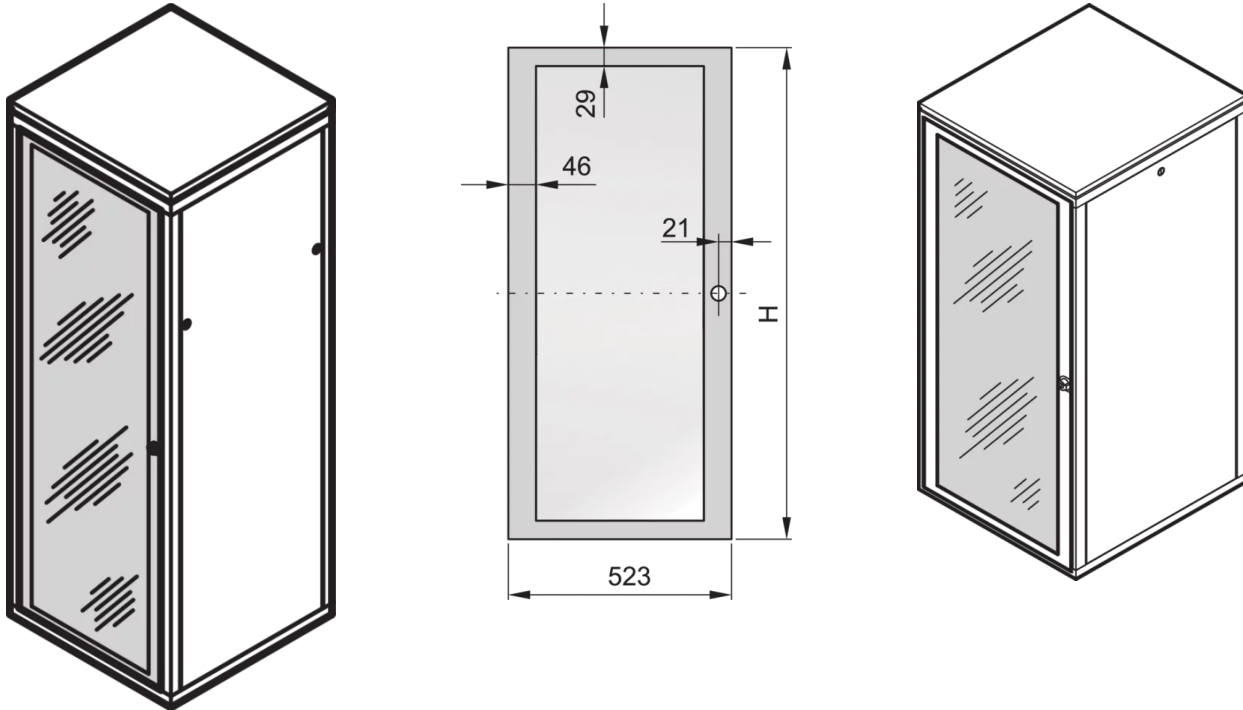

20117-770 EURORACK GLAZED DOOR WITH ACRYLIC GLASS, RAL 7035, 20 U
600W

KEY FEATURES

Acrylic window, 2 mm

Safety lock with two keys

Opening angle 120°

RAL 7021

Door frame, Al, 2 mm

Can be mounted on all four sides

PRODUCT ATTRIBUTES

Product Type: Cabinet Door

Product Family: Eurorack

Type: Glass Door

Color: Light Grey

Color Code: RAL 7035

Rack Height: 20 U

Height: 911 mm

Width: 553 mm

ADDITIONAL PRODUCT DETAILS

Glass door with opening angle 120°: Safety lock with two keys or 180°: Lever handle.

CERTIFICATIONS

North America

All locations

+1.763.422.2661

Chat with us: