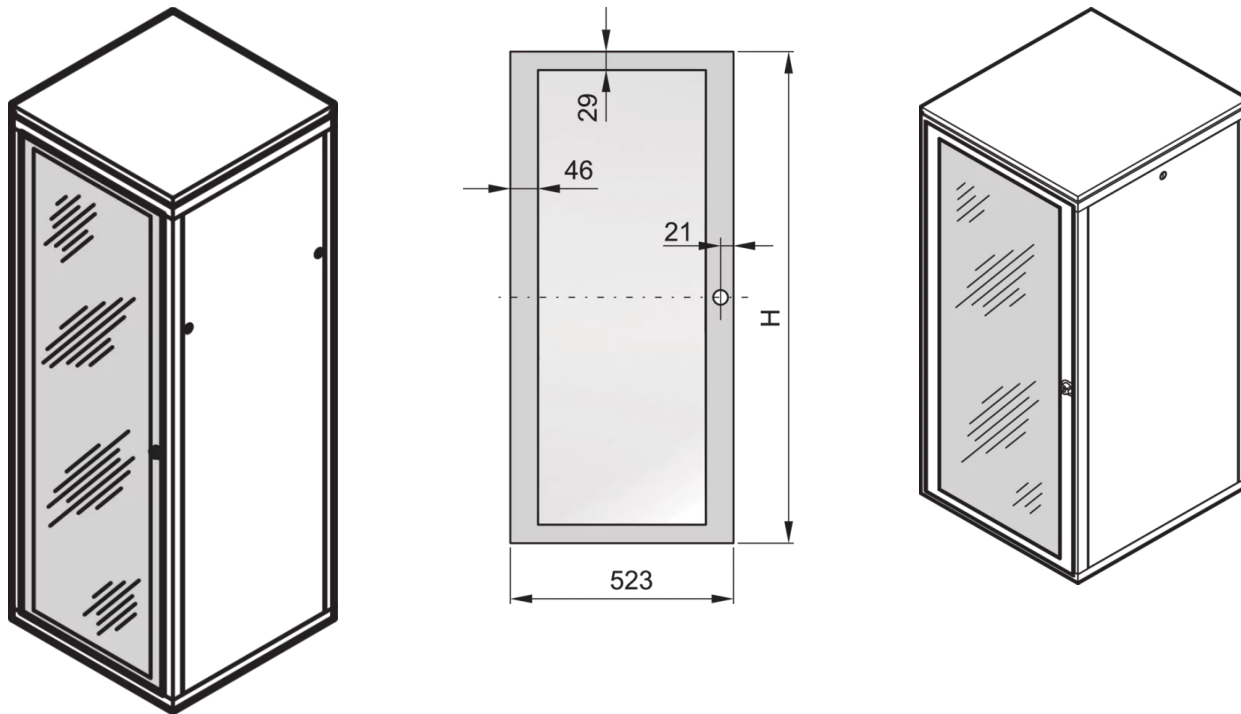

20117-771 EURORACK GLAZED DOOR WITH ACRYLIC GLASS, RAL 7035, 25 U
600W

KEY FEATURES

Acrylic window, 2 mm

Safety lock with two keys

Opening angle 120°

RAL 7021

Door frame, Al, 2 mm

Can be mounted on all four sides

PRODUCT ATTRIBUTES

Product Type: Cabinet Door

Product Family: Eurorack

Type: Glass Door

Color: Light Grey

Color Code: RAL 7035

Rack Height: 25 U

Height: 1133 mm

Width: 553 mm

ADDITIONAL PRODUCT DETAILS

Glass door with opening angle 120°: Safety lock with two keys or 180°: Lever handle.

CERTIFICATIONS

North America

All locations

+1.763.422.2661

Chat with us: