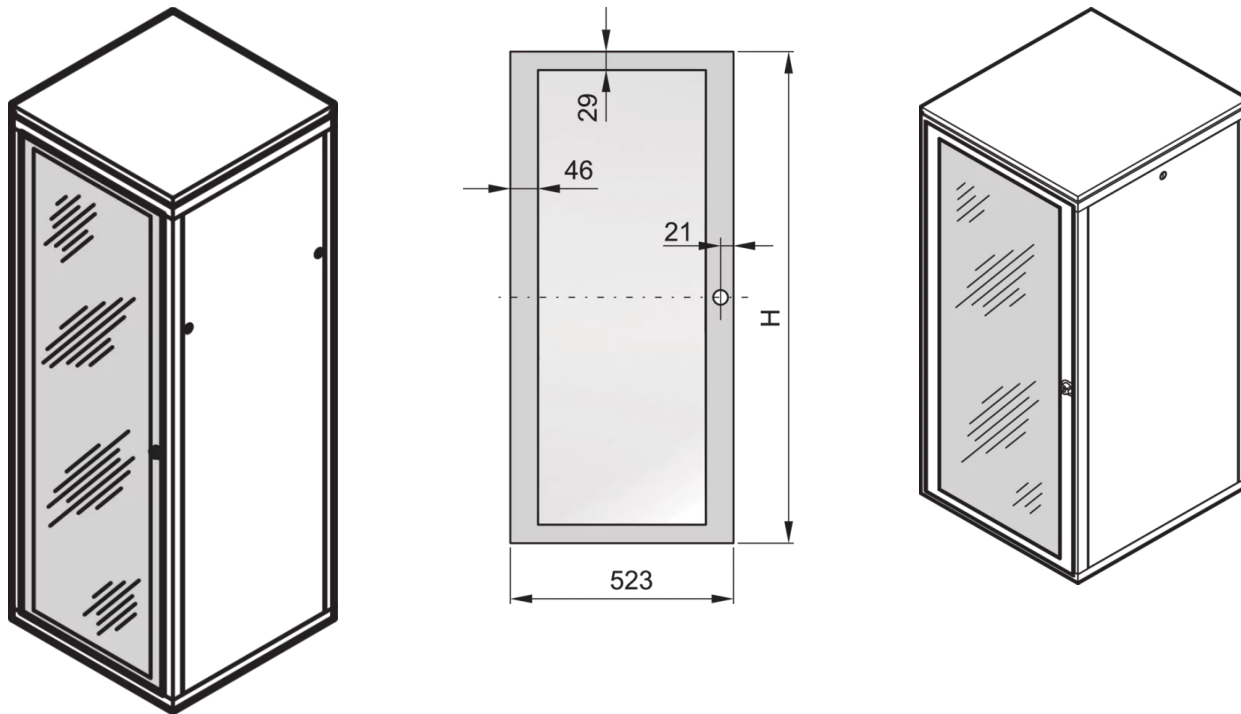

20117-772 EURORACK GLAZED DOOR WITH ACRYLIC GLASS, RAL 7035, 29 U
600W

KEY FEATURES

Acrylic window, 2 mm

Safety lock with two keys

Opening angle 120°

RAL 7021

Door frame, Al, 2 mm

Can be mounted on all four sides

PRODUCT ATTRIBUTES

Product Type: Cabinet Door

Product Family: Eurorack

Type: Glass Door

Color: Light Grey

Color Code: RAL 7035

Rack Height: 29 U

Height: 1311 mm

Width: 600 mm

ADDITIONAL PRODUCT DETAILS

Glass door with opening angle 120°: Safety lock with two keys or 180°: Lever handle.

CERTIFICATIONS

North America

All locations

+1.763.422.2661

Chat with us: