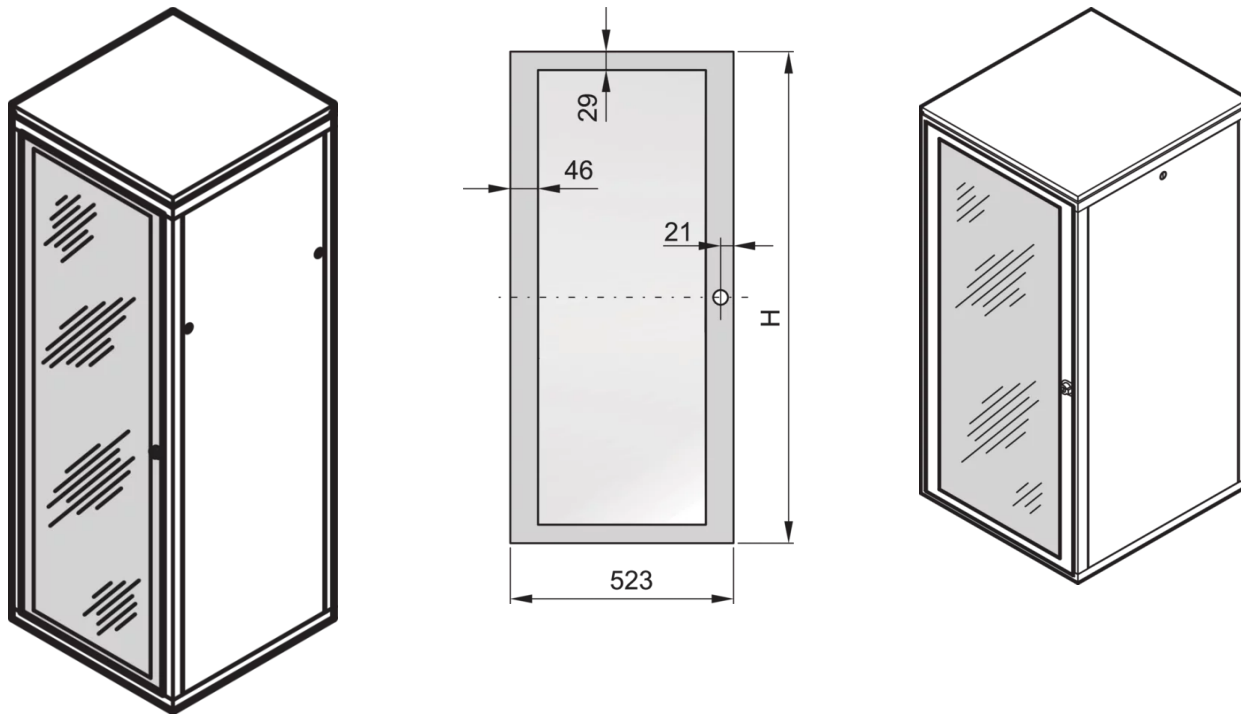

20117-775 EURORACK GLAZED DOOR WITH ACRYLIC GLASS, RAL 7035, 38 U
800W

KEY FEATURES

Acrylic window, 2 mm

Safety lock with two keys

Opening angle 120°

RAL 7021

Door frame, Al, 2 mm

Can be mounted on all four sides

PRODUCT ATTRIBUTES

Product Type: Cabinet Door

Product Family: Eurorack

Type: Glass Door

Color: Light Grey

Color Code: RAL 7035

Rack Height: 38 U

Height: 1798 mm

Width: 800 mm

ADDITIONAL PRODUCT DETAILS

Glass door with opening angle 120°: Safety lock with two keys or 180°: Lever handle.

CERTIFICATIONS

North America

All locations

+1.763.422.2661

Chat with us: