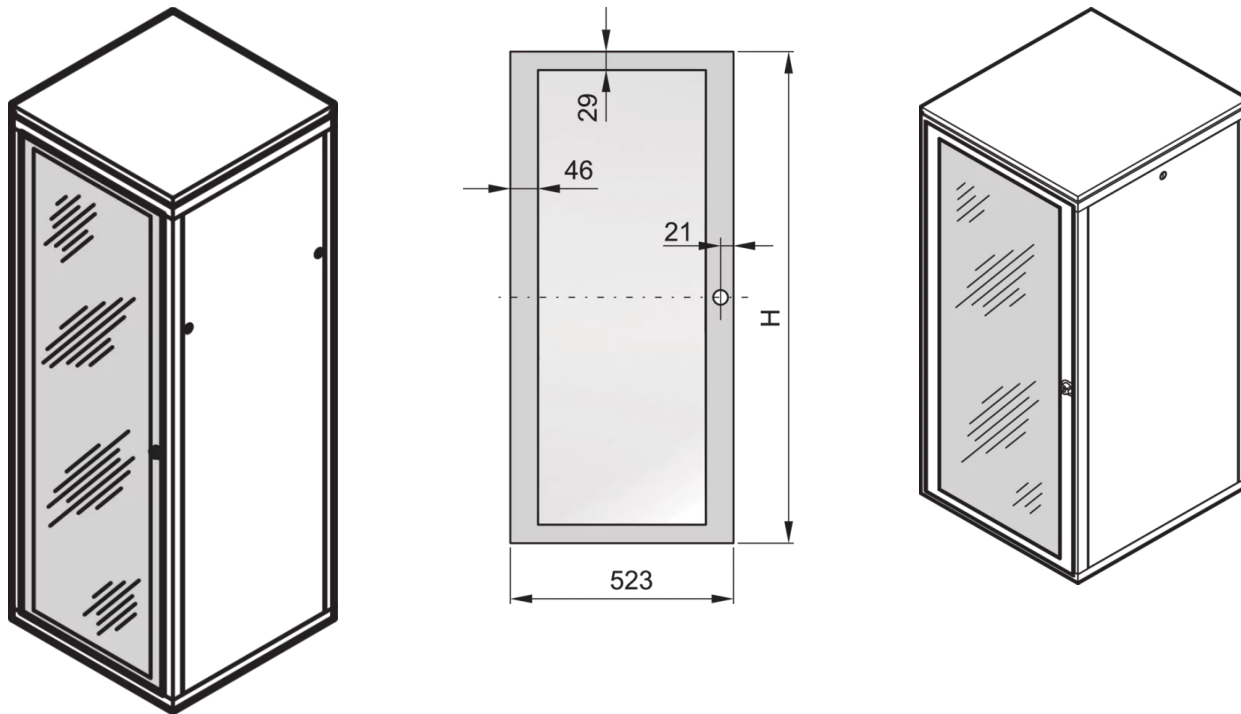

20117-776 EURORACK GLAZED DOOR WITH ACRYLIC GLASS, RAL 7035, 43 U
800W

KEY FEATURES

Acrylic window, 2 mm

Safety lock with two keys

Opening angle 120°

RAL 7021

Door frame, Al, 2 mm

Can be mounted on all four sides

PRODUCT ATTRIBUTES

Product Type: Cabinet Door

Product Family: Eurorack

Type: Glass Door

Color: Light Grey

Color Code: RAL 7035

Rack Height: 43 U

Height: 2020 mm

Width: 800 mm

ADDITIONAL PRODUCT DETAILS

Glass door with opening angle 120°: Safety lock with two keys or 180°: Lever handle.

CERTIFICATIONS

North America

All locations

+1.763.422.2661

Chat with us: