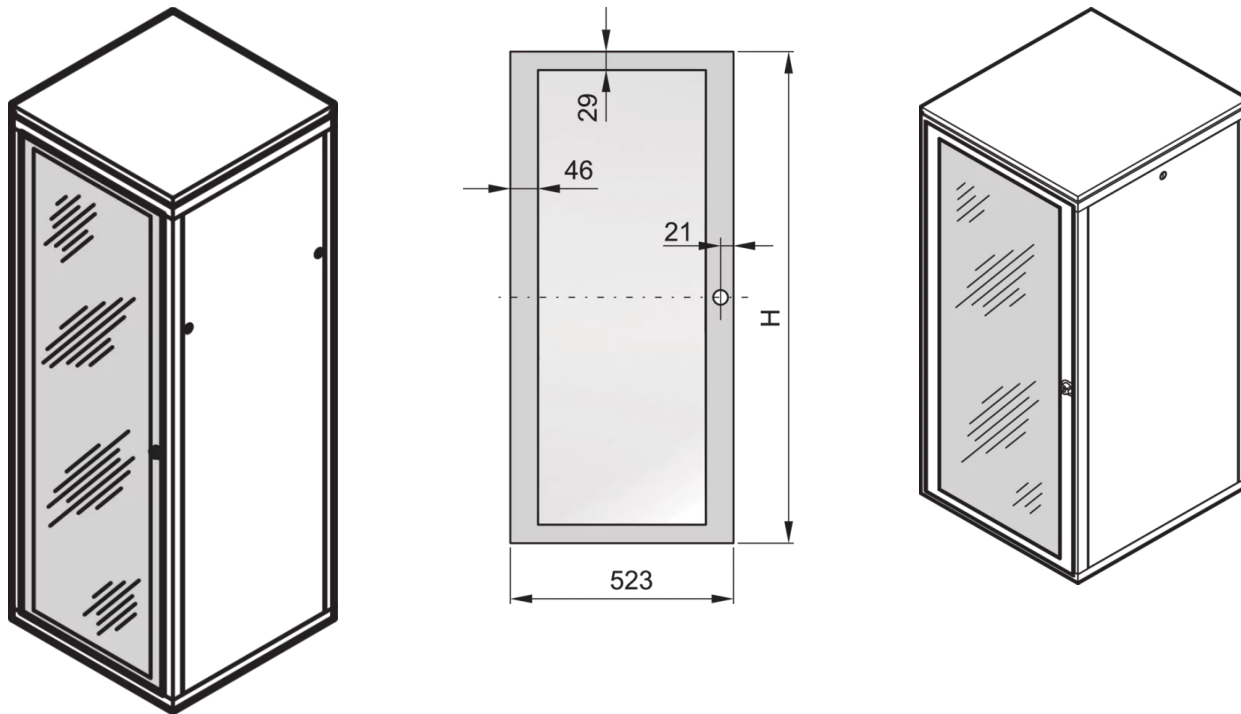

20117-777 EURORACK GLAZED DOOR WITH ACRYLIC GLASS, RAL 7035, 47 U  
800W

**KEY FEATURES**

Acrylic window, 2 mm

Safety lock with two keys

Opening angle 120°

RAL 7021

Door frame, Al, 2 mm

Can be mounted on all four sides

**PRODUCT ATTRIBUTES**

Product Type: Cabinet Door

Product Family: Eurorack

Type: Glass Door

Color: Light Grey

Color Code: RAL 7035

Rack Height: 47 U

Height: 2198 mm

Width: 800 mm

## ADDITIONAL PRODUCT DETAILS

---

Glass door with opening angle 120°: Safety lock with two keys or 180°: Lever handle.