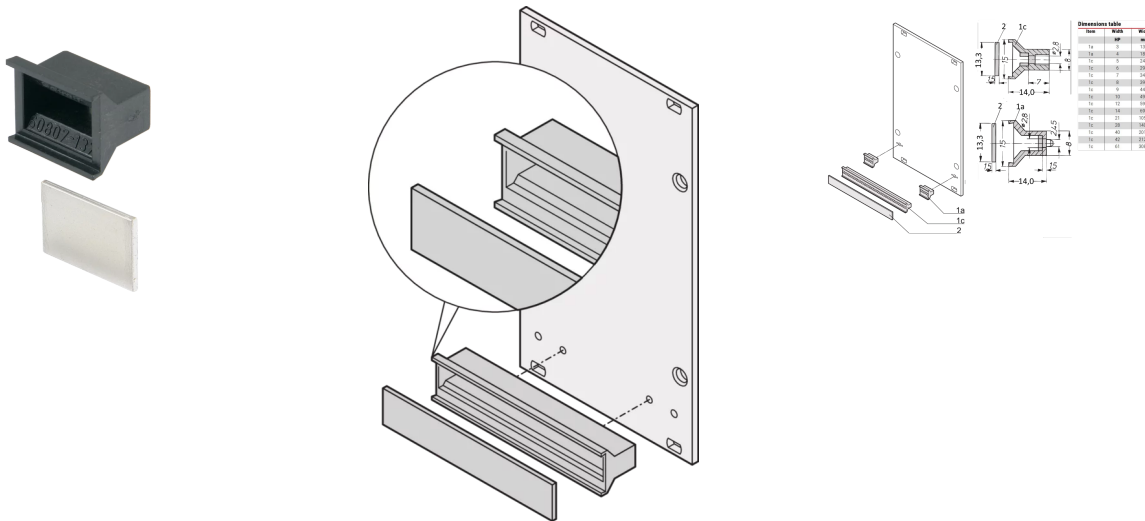

## 20809-397 STATIC HANDLE PLASTIC IN TRAPEZOID FORM, BLACK, 4 HP

## ADDITIONAL PRODUCT DETAILS

---

The static plastic handle, trapezoid form in black color can be mounted to a front panel for extraction of the PCB.

Please take into consideration that deliveries may be carried out in the stated SPQs (SPQ, e.g. 5 pieces, 10 pieces, 50 pieces, etc.). Differing order quantities (e.g. 2 pieces) may be changed to the next possible delivery quantity = Standard Pack Quantity.