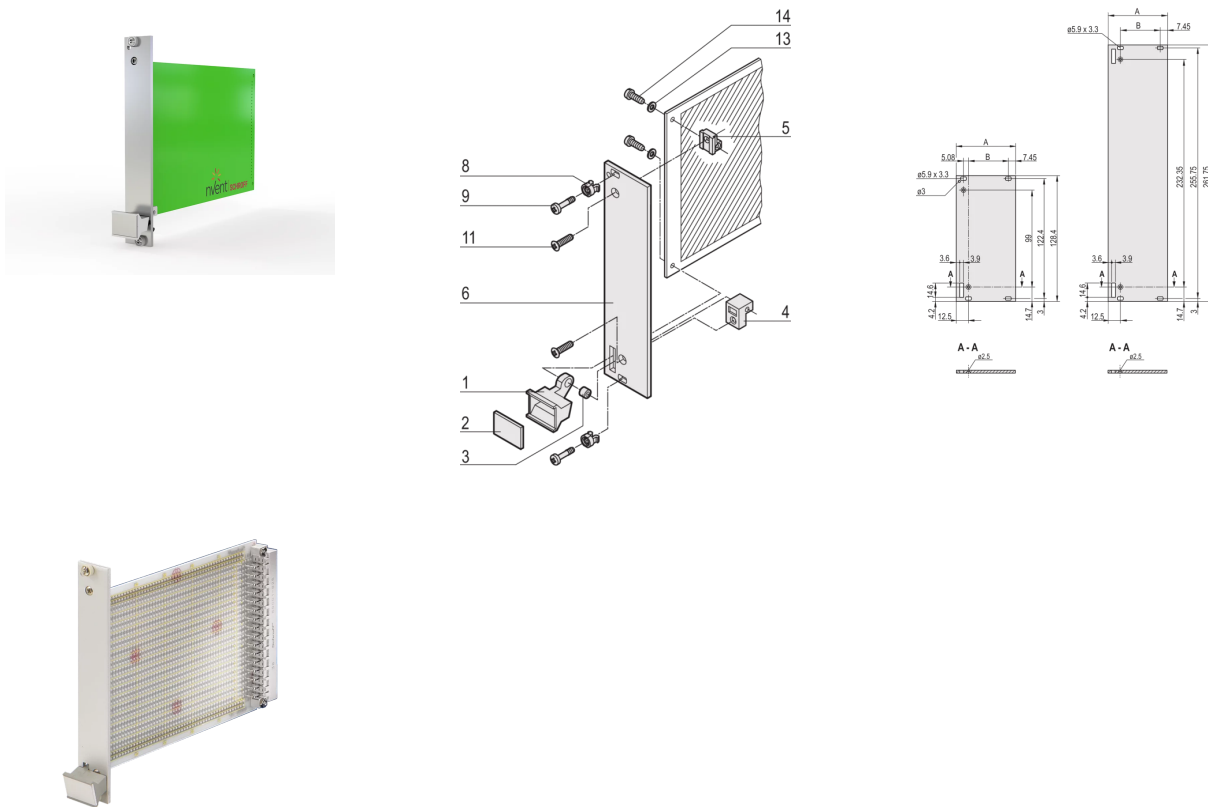

20817-447 PLUG-IN UNIT KIT WITH EXTRACTION HANDLE TYPE 1, UNSHIELDED, GREY, 3 U, 8 HP

KEY FEATURES

- Front panel, flat, unshielded
- Handle with extraction function

PRODUCT ATTRIBUTES

- Product Type: Front Panel
- Type: Front Panel with Handle (PIU)
- Handle Type: Trapezoid, Type 1
- Mounting: Screw-on Front
- EMC Shielding: No

Material: Aluminum

Front Finish: Anodized

Rear Finish: Passivated

Treated Edges: No

Rack Height: 3 U

Height: 128.4 mm

Rack Width: 8 HP

Width: 40.3 mm

Complies With: EN 45545-2, R22-R24, HL3; IEC 60297-3-101; IEEE 1101.1/11

Flammability Rating: UL® 94V-0

Package Quantity: 1

ADDITIONAL PRODUCT DETAILS

Plug-in unit, with extraction handle type 1 and flat panel. The grey handle is assembled on the front panel.