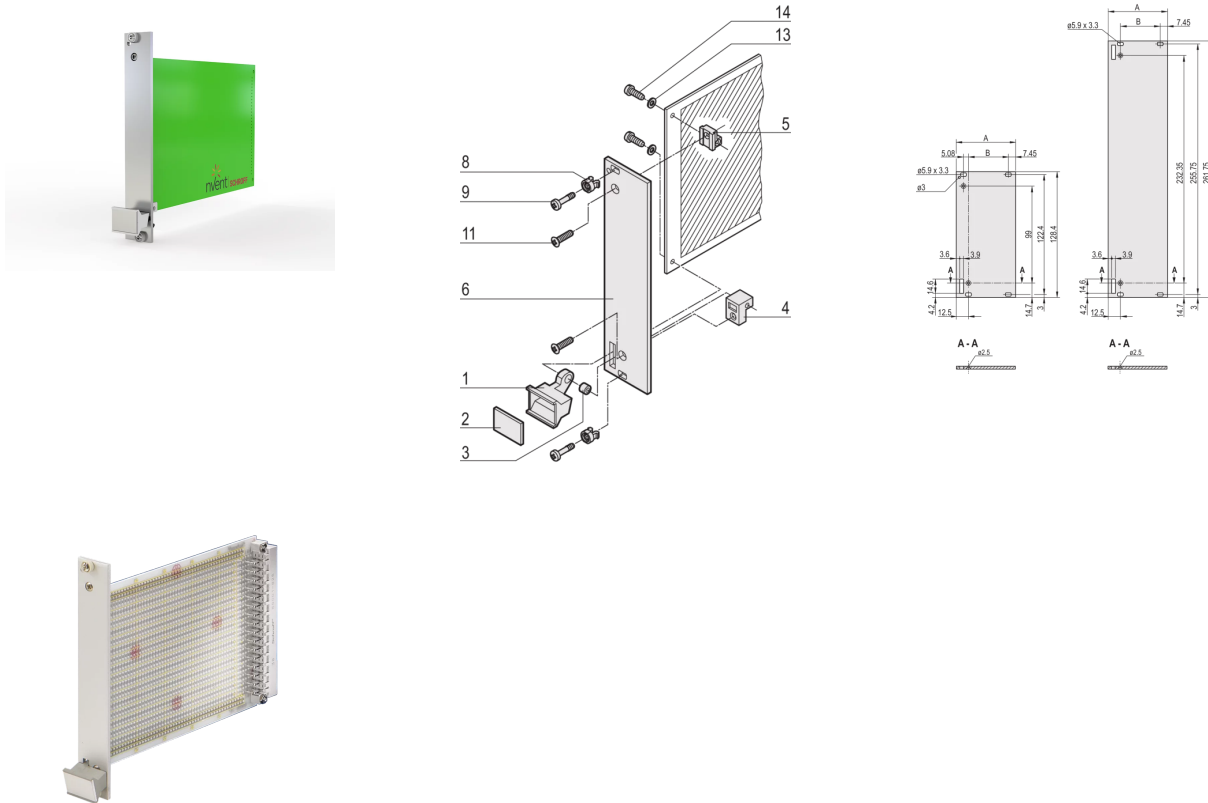

20817-456 PLUG-IN UNIT KIT WITH EXTRACTION HANDLE TYPE 1, UNSHIELDED, GREY, 3 U, 10 HP

**KEY FEATURES**

- Front panel, flat, unshielded
- Handle with extraction function

**PRODUCT ATTRIBUTES**

- Product Type: Front Panel
- Type: Front Panel with Handle (PIU)
- Handle Type: Trapezoid, Type 1
- Mounting: Screw-on Front
- EMC Shielding: No

Material: Aluminum

Front Finish: Anodized

Rear Finish: Passivated

Treated Edges: No

Rack Height: 3 U

Height: 128.4 mm

Rack Width: 10 HP

Width: 50.5 mm

## ADDITIONAL PRODUCT DETAILS

Plug-in unit, with extraction handle type 1 and flat panel. The grey handle is assembled on the front panel.