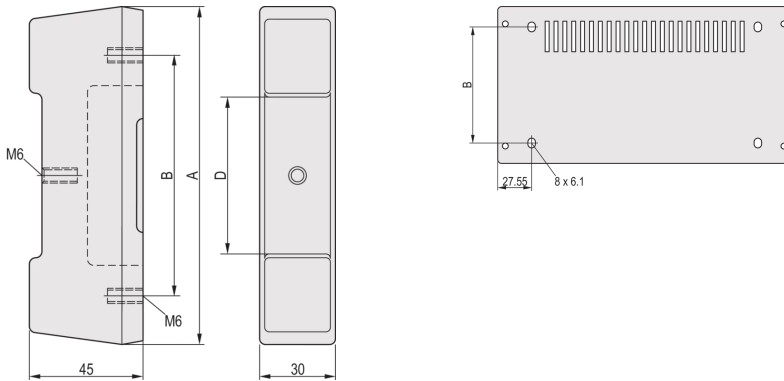

20823-668 COMPACPRO REAR FOOT, 3 U, INCREASED 45 MM

**KEY FEATURES**

PU foam, black

**PRODUCT ATTRIBUTES**

Product Type: Foot

Type: Foot

Works With: Cases

Rack Height: 3 U

Package Quantity: 2

**ADDITIONAL PRODUCT DETAILS**

The rear foot enables the assembly of the rear hood.

**CERTIFICATIONS**