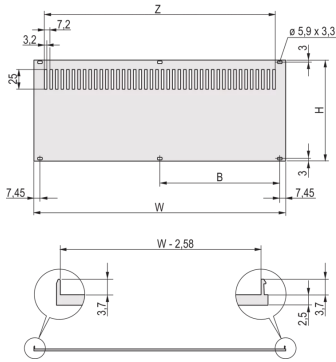

20848-640 REAR PANEL FOR RATIOACPRO/PROPACPRO, PERFORATED, RETROFIT SHIELDING, TEXTILE, 6 U, 28 HP

KEY FEATURES

Rear panel, Al, 2.5 mm, front: anodized, rear: conductive; unshielded

Enables mounting on horizontal rails

PRODUCT ATTRIBUTES

Product Type: Side Panel

Product Family: RatiopacPRO; RatiopacPRO AIR

Type: Rear Panel

Rack Height: 6 U

Rack Width: 28 HP

Material: Aluminum

Package Quantity: 1

Height: 256 mm

Width: 141.9 mm

ADDITIONAL PRODUCT DETAILS

The perforated rear panel, Al, 2.5 mm is unshielded. The rear side is conductive.

North America

All locations
+1.763.422.2661
Chat with us:
schroff.nvent.com