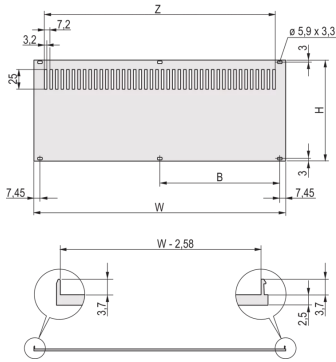

20848-680 REAR PANEL FOR RATIOACPRO/PROPACPRO, PERFORATED, RETROFIT SHIELDING, TEXTILE, 2 U, 42 HP

KEY FEATURES

Rear panel, Al, 2.5 mm, front: anodized, rear: conductive; unshielded

Enables mounting on horizontal rails

PRODUCT ATTRIBUTES

Product Type: Side Panel

Product Family: RatiopacPRO; RatiopacPRO AIR

Type: Rear Panel

Rack Height: 2 U

Rack Width: 42 HP

Material: Aluminum

Package Quantity: 1

Height: 83.5 mm

Width: 213 mm

ADDITIONAL PRODUCT DETAILS

The perforated rear panel, Al, 2.5 mm is unshielded. The rear side is conductive.

North America

All locations
+1.763.422.2661
Chat with us:
schroff.nvent.com