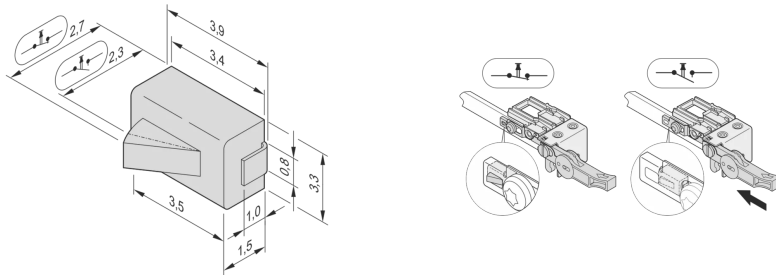

SCHROFF

20849-236 MICROSWITCH FOR CARRIER COMPACT- AND FULL-SIZE-MODULE, NORMALLY CLOSED, 10 PIECES

KEY FEATURES

SMD Version

PRODUCT ATTRIBUTES

Product Type: Switch

Works With: Systems

ADDITIONAL PRODUCT DETAILS