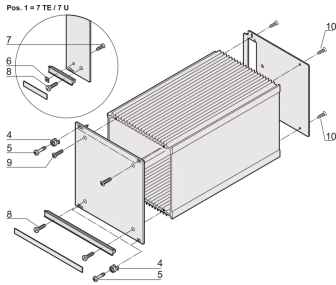

21100-105 HF FRAME TYPE PLUG-IN UNIT ASSEMBLY KIT FOR 1 HF FRAME TYPE PLUG-IN UNIT

KEY FEATURES

Assembly kit for one frame-type 5 plug-in unit

PRODUCT ATTRIBUTES

Product Type: Assembly Kit

Type: Mounting Kit

Works With: Frame Type Plug-In Unit

Package Quantity: 5

ADDITIONAL PRODUCT DETAILS

The kit enables a user to assemble parts of a HF cassette.

CERTIFICATIONS

North America

All locations

+1.763.422.2661