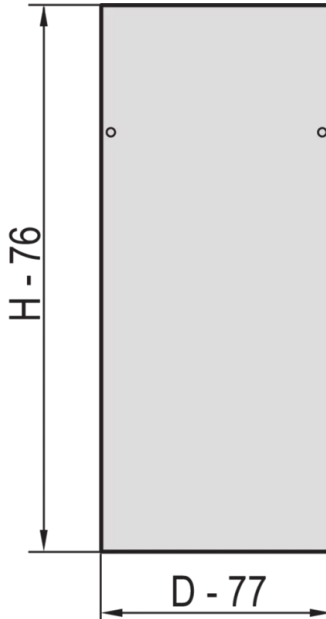

21117-163 EURORACK SIDE PANEL WITH SIDE PANEL CATCHES, RAL 7035, 43 U  
600D

**KEY FEATURES**

Assembly to frame with 2 side panel catches

St, 1 mm

**PRODUCT ATTRIBUTES**

Product Type: Cabinet/Rack Panel

Product Family: Eurorack

Type: Side Panel

Color: Light Grey

Color Code: RAL 7035

Rack Height: 43 U

Height: 2020 mm

Depth: 600 mm