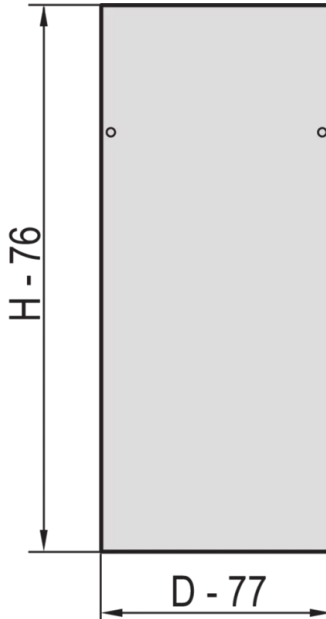

21117-168 EURORACK SIDE PANEL WITH SIDE PANEL CATCHES, RAL 7035, 25 U
800D

KEY FEATURES

Assembly to frame with 2 side panel catches

St, 1 mm

PRODUCT ATTRIBUTES

Product Type: Cabinet/Rack Panel

Product Family: Eurorack

Type: Side Panel

Color: Light Grey

Color Code: RAL 7035

Rack Height: 25 U

Height: 1220 mm

Depth: 800 mm

ADDITIONAL PRODUCT DETAILS

Steel Side Panels for aluminum frame with quick fastner for easy mounting and installation.