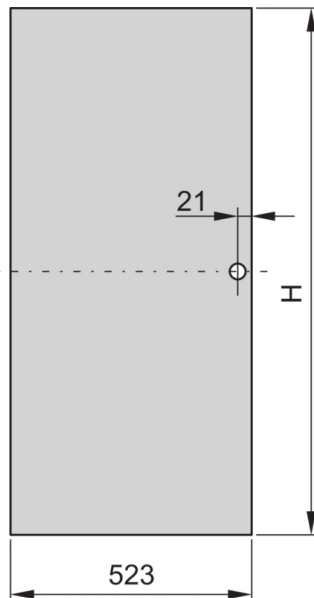

21117-190 EURORACK STEEL DOOR, 120° OPENING ANGLE, RAL 7035, 43 U
600W

KEY FEATURES

Can be mounted on all four sides

St, 1 mm

PRODUCT ATTRIBUTES

Product Type: Cabinet Door

Product Family: Eurorack

Type: Steel Door

Color: Light Grey

Color Code: RAL 7035

Rack Height: 43 U

Height: 2020 mm

Width: 600 mm

ADDITIONAL PRODUCT DETAILS

Steel door for Aluminum frame cabinets with 120° mobility and mountable on all 4 sides. The door comes with lever handle and safety locks and keys.