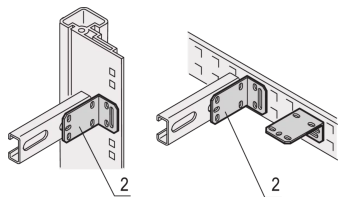

21120-145 EURORACK C-RAIL MOUNTING BRACKET FOR CABINET UPRIGHTS OR DEPTH MEMBERS

KEY FEATURES

Mounting brackets to assemble c.profiles

PRODUCT ATTRIBUTES

Product Type: Bracket

Product Family: Eurorack

Works With: Cabinet