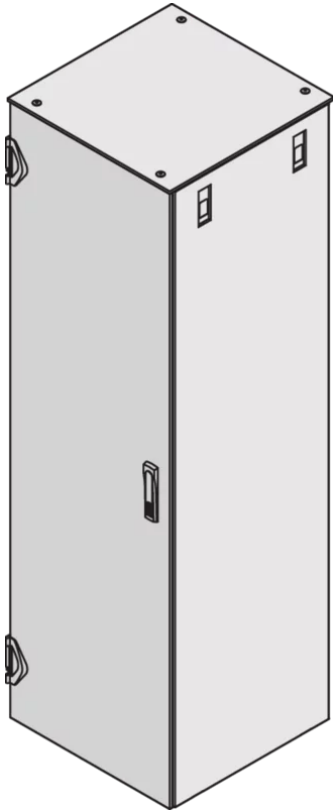

21130-572 VARISTAR DOOR WITH MOUNTING FRAME, IP 20, 1 POINT LOCKING, RAL 7021, 1800H 600W

## KEY FEATURES

---

St, 1.5 mm

Key lock cover

Opening angle 180°

Includes grounding

Steel door with internal mounting frame; Suitable for large cut-outs and mounting (fixes with M5 screws, 25 mm height increments)

## PRODUCT ATTRIBUTES

---

Product Type: Cabinet Door

Product Family: Varistar

Type: Steel Door

Locking Type: Single Point Locking

Color: Black Grey

Color Code: RAL 7021

Rack Height: 38 U

Height: 1800 mm

Width: 600 mm

Protection Rating: IP20