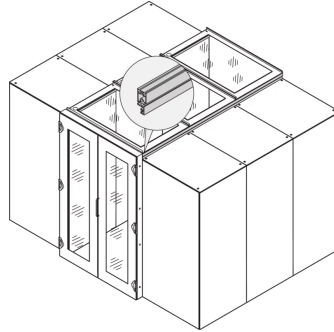

## 21130-588 AISLE CONTAINMENT TOP COVER WITH SAFETY GLASS, 1200W 600D

### KEY FEATURES

Top covers to provide top cover for 2 cabinet rows

Suitable for an aisle width of 1200 mm

A top cover profile can raise the aisle height by 84 mm; please order separately

Top cover can be removed from inside (allows access to lighting and facilitates maintenance works)

### PRODUCT ATTRIBUTES

Product Type: Cover

Type: Aisle Top Cover

Works With: Aisle Containment

Width: 600 mm

Depth: 1200 mm

Material: Steel; Glass

Color: Black Grey