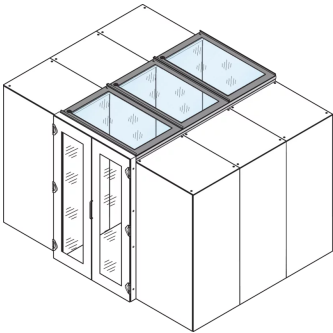

## 21130-588 AISLE CONTAINMENT TOP COVER WITH SAFETY GLASS, 1200W 600D

### KEY FEATURES

Top covers to provide top cover for 2 cabinet rows

Suitable for an aisle width of 1200 mm

A top cover profile can raise the aisle height by 84 mm; please order separately

Top cover can be removed from inside (allows access to lighting and facilitates maintenance works)

### PRODUCT ATTRIBUTES

Product Type: Cover

Type: Aisle Top Cover

Works With: Aisle Containment

Width: 600 mm

Depth: 1200 mm

Material: Steel; Glass

Color: Black Grey