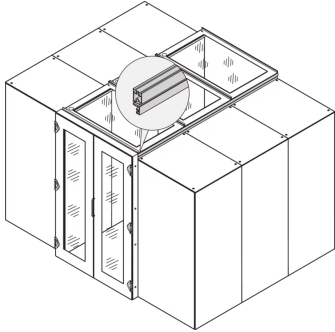

## 21130-594 AISLE CONTAINMENT HEIGHT EXTENSION PROFILE TO RAISE TOP COVER

### KEY FEATURES

---

Universal profile to raise top cover

The top cover elements can be raised by 84 mm using a profile

The profile has a T-groove on the inside that allows lamps, sensors, etc, to be mounted easily

Integration of cabinets with other heights

### PRODUCT ATTRIBUTES

---

Product Type: Adapter

Type: Aisle Top Cover Fixing

Works With: Aisle Containment

Length: 2400 mm

Material: Aluminum

Color: Black Grey