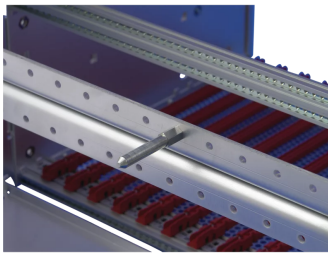

21500-071 EUROPACPRO 19" SUBRACK KIT FOR RAILWAY, SHIELDED, SNCF, 6 U, 36 HP, 320 MM

KEY FEATURES

SNCF listed, EuropacPRO-fer, tested to NF F 61-005 and NF F 60-002

The 19" bracket is firmly fixed to the side panel (tox-cold welded) and is especially suited for high mechanical stresses (vibration resistance)

Lateral support bars to NFF standard facilitate insertion of subrack into the (cabinet) frame. The double 19" screwing position adds to additionally safety (NFF standard)

IP 20, in accordance with IEC 60529

ADDITIONAL PRODUCT DETAILS

Subrack for Railway applications, conform to SNCF Standard.

Fer = ferroviaire = French Railways, 1 T = 4 HP = 20.32 mm.

Receptacle/mounting frame for subracks, stainless steel, 9 T or 21 T on request.