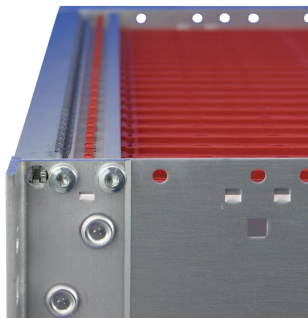

21500-071 EUROPACPRO 19" SUBRACK KIT FOR RAILWAY, SHIELDED, SNCF, 6 U, 36 HP, 320 MM

KEY FEATURES

SNCF listed, EuropacPRO-fer, tested to NF F 61-005 and NF F 60-002

The 19" bracket is firmly fixed to the side panel (tox-cold welded) and is especially suited for high mechanical stresses (vibration resistance)

Lateral support bars to NFF standard facilitate insertion of subrack into the (cabinet) frame. The double 19" screwing position adds to additionally safety (NFF standard)

IP 20, in accordance with IEC 60529

EMC of approximately 40 dB at 1 GHz, 30 dB at 2 GHz, assuming that the front is covered with shielded front panels, testing in accordance with VG 95373 part 15

Aluminum construction

Modifications such as cutouts, different finishes or dimensions available

Supplied as space-saving flat-pack

PRODUCT ATTRIBUTES

Product Type: Subrack/Chassis

Rack Height: 6 U

Rack Width: 36 HP

Depth: 320 mm

For Mounting: Backplane

Board Depth: 220 mm