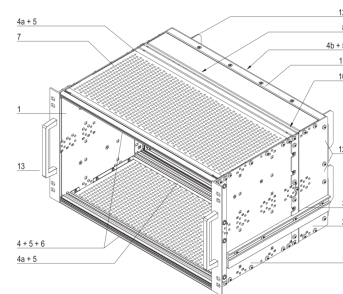

21500-071 EUROPACPRO 19" SUBRACK KIT FOR RAILWAY, SHIELDED, SNCF, 6 U, 36 HP, 320 MM

KEY FEATURES

SNCF listed, EuropacPRO-fer, tested to NF F 61-005 and NF F 60-002

The 19" bracket is firmly fixed to the side panel (tox-cold welded) and is especially suited for high mechanical stresses (vibration resistance)

Lateral support bars to NFF standard facilitate insertion of subrack into the (cabinet) frame. The double 19" screwing position adds to additionally safety (NFF standard)

IP 20, in accordance with IEC 60529

Supplied as space-saving flat-pack

PRODUCT ATTRIBUTES

Product Type: Subrack/Chassis

Rack Height: 6 U

Rack Width: 36 HP

Depth: 320 mm

For Mounting: Backplane

Board Depth: 220 mm