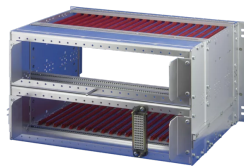

21500-071 EUROPACPRO 19" SUBRACK KIT FOR RAILWAY, SHIELDED, SNCF, 6 U, 36 HP, 320 MM

KEY FEATURES

SNCF listed, EuropacPRO-fer, tested to NF F 61-005 and NF F 60-002

The 19" bracket is firmly fixed to the side panel (tox-cold welded) and is especially suited for high mechanical stresses (vibration resistance)

Lateral support bars to NFF standard facilitate insertion of subrack into the (cabinet) frame. The double 19" screwing position adds to additionally safety (NFF standard)

IP 20, in accordance with IEC 60529

Supplied as space-saving flat-pack

PRODUCT ATTRIBUTES

Product Type: Subrack/Chassis

Rack Height: 6 U

Rack Width: 36 HP

Depth: 320 mm

For Mounting: Backplane

Board Depth: 220 mm