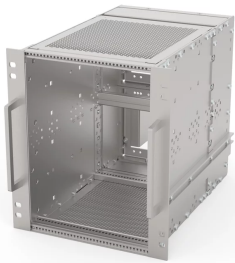

21500-071 EUROPACPRO 19" SUBRACK KIT FOR RAILWAY, SHIELDED, SNCF, 6 U, 36 HP, 320 MM

KEY FEATURES

SNCF listed, EuropacPRO-fer, tested to NF F 61-005 and NF F 60-002

The 19" bracket is firmly fixed to the side panel (tox-cold welded) and is especially suited for high mechanical stresses (vibration resistance)

Lateral support bars to NFF standard facilitate insertion of subrack into the (cabinet) frame. The double 19" screwing position adds to additionally safety (NFF standard)

IP 20, in accordance with IEC 60529

EMC of approximately 40 dB at 1 GHz, 30 dB at 2 GHz, assuming that the front is covered with shielded front panels, testing in accordance with VG 95373 part 15

Aluminum construction

Modifications such as cutouts, different finishes or dimensions available

Supplied as space-saving flat-pack

PRODUCT ATTRIBUTES

Product Type: Subrack/Chassis

Rack Height: 6 U

Rack Width: 36 HP

Depth: 320 mm

For Mounting: Backplane

Board Depth: 220 mm