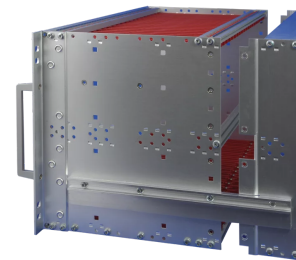

21500-071 EUROPACPRO 19" SUBRACK KIT FOR RAILWAY, SHIELDED, SNCF, 6 U, 36 HP, 320 MM

KEY FEATURES

SNCF listed, EuropacPRO-fer, tested to NF F 61-005 and NF F 60-002

The 19" bracket is firmly fixed to the side panel (tox-cold welded) and is especially suited for high mechanical stresses (vibration resistance)

Lateral support bars to NFF standard facilitate insertion of subrack into the (cabinet) frame. The double 19" screwing position adds to additionally safety (NFF standard)

IP 20, in accordance with IEC 60529

Supplied as space-saving flat-pack

PRODUCT ATTRIBUTES

Product Type: Subrack/Chassis

Rack Height: 6 U

Rack Width: 36 HP

Depth: 320 mm

For Mounting: Backplane

Board Depth: 220 mm