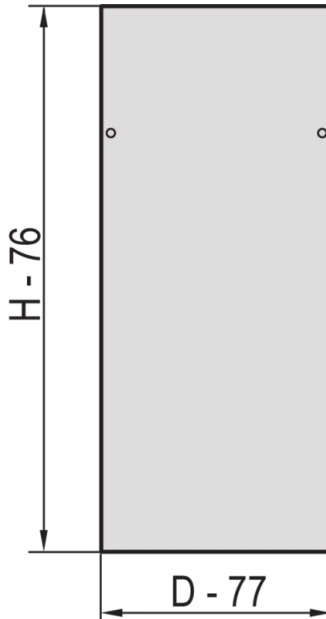

22117-178 EURORACK SIDE PANEL WITH SAFETY LOCK, RAL 7035, 38 U 800D

**KEY FEATURES**

St, 1 mm

Assembly to frame with 2 safety locks

PRODUCT ATTRIBUTES

Product Type: Cabinet/Rack Panel

Product Family: Eurorack

Type: Side Panel

Color: Light Grey

Color Code: RAL 7035

Rack Height: 38 U

Height: 1798 mm

Depth: 800 mm

ADDITIONAL PRODUCT DETAILS

Steel Side Panels for aluminum frame with quick fastener for easy mounting and installation and safety locks for intrusion prevention.