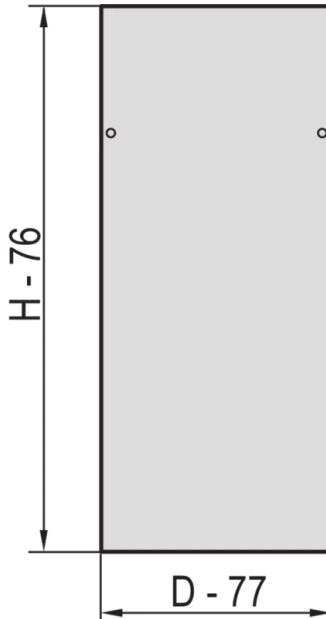

22117-178 EURORACK SIDE PANEL WITH SAFETY LOCK, RAL 7035, 38 U 800D

**KEY FEATURES**

St, 1 mm

Assembly to frame with 2 safety locks

PRODUCT ATTRIBUTES

Product Type: Cabinet/Rack Panel

Product Family: Eurorack

Type: Side Panel

Color: Light Grey

Color Code: RAL 7035

Rack Height: 38 U

Height: 1798 mm

Depth: 800 mm

ADDITIONAL PRODUCT DETAILS

Steel Side Panels for aluminum frame with quick fastner for easy mounting and installation and safety locks for intrusion prevention.