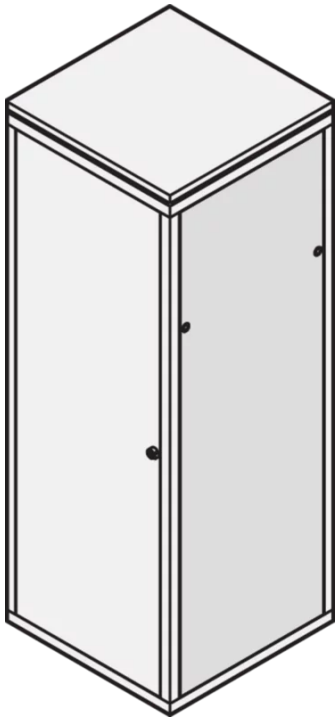

22117-178 EURORACK SIDE PANEL WITH SAFETY LOCK, RAL 7035, 38 U 800D

**KEY FEATURES**

St, 1 mm

Assembly to frame with 2 safety locks

PRODUCT ATTRIBUTES

Product Type: Cabinet/Rack Panel

Product Family: Eurorack

Type: Side Panel

Color: Light Grey

Color Code: RAL 7035

Rack Height: 38 U

Height: 1798 mm

Depth: 800 mm

ADDITIONAL PRODUCT DETAILS

Steel Side Panels for aluminum frame with quick fastner for easy mounting and installation and safety locks for intrusion prevention.