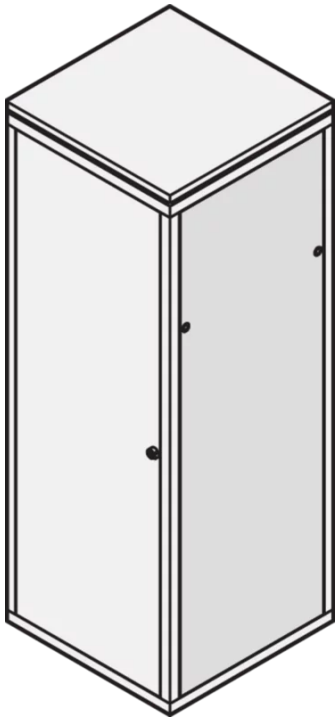

**22117-185 EURORACK SIDE PANEL WITH SAFETY LOCK, RAL 7035, 29 U 600D****KEY FEATURES**

St, 1 mm

Assembly to frame with 2 safety locks

**PRODUCT ATTRIBUTES**

Product Type: Cabinet/Rack Panel

Product Family: Eurorack

Type: Side Panel

Color: Light Grey

Color Code: RAL 7035

Rack Height: 29 U

Height: 1398 mm

Depth: 600 mm

## ADDITIONAL PRODUCT DETAILS

---

Steel Side Panels for aluminum frame with quick fastner for easy mounting and installation and safety locks for intrusion prevention.

Instead of a side panel all doors can be laterally assembled.