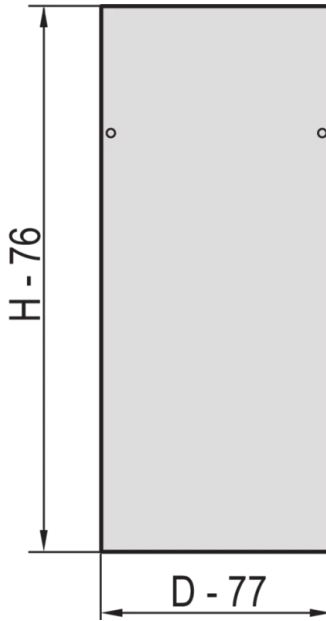

**22117-185 EURORACK SIDE PANEL WITH SAFETY LOCK, RAL 7035, 29 U 600D****KEY FEATURES**

St, 1 mm

Assembly to frame with 2 safety locks

**PRODUCT ATTRIBUTES**

Product Type: Cabinet/Rack Panel

Product Family: Eurorack

Type: Side Panel

Color: Light Grey

Color Code: RAL 7035

Rack Height: 29 U

Height: 1398 mm

Depth: 600 mm