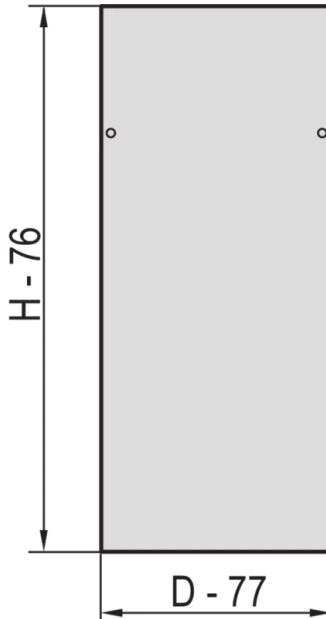

22117-186 EURORACK SIDE PANEL WITH SAFETY LOCK, RAL 7035, 29 U 800D

**KEY FEATURES**

St, 1 mm

Assembly to frame with 2 safety locks

PRODUCT ATTRIBUTES

Product Type: Cabinet/Rack Panel

Product Family: Eurorack

Type: Side Panel

Color: Light Grey

Color Code: RAL 7035

Rack Height: 29 U

Height: 1398 mm

Depth: 800 mm

ADDITIONAL PRODUCT DETAILS

Steel Side Panels for aluminum frame with quick fastner for easy mounting and installation and safety locks for intrusio prevention.