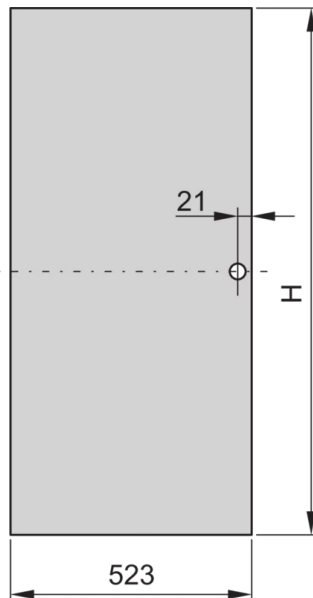

22117-199 EURORACK STEEL DOOR, 180° OPENING ANGLE, RAL 7035, 43 U
800W

KEY FEATURES

Can be mounted on all four sides

St, 1 mm

PRODUCT ATTRIBUTES

Product Type: Cabinet Door

Product Family: Eurorack

Type: Steel Door

Color: Light Grey

Color Code: RAL 7035

Rack Height: 43 U

Height: 2020 mm

Width: 800 mm

ADDITIONAL PRODUCT DETAILS

Steel door for Aluminum frame cabinets with 120° mobility and mountable on all 4 sides. The door comes with lever handle and safety locks and keys.