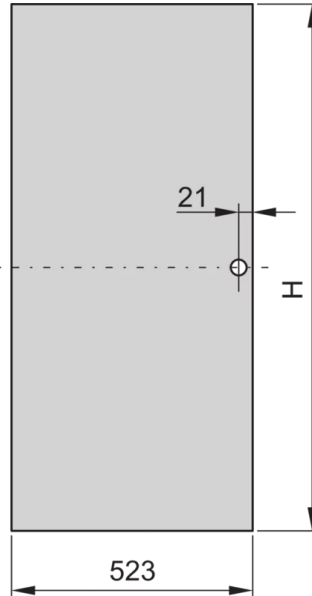

22117-200 EURORACK STEEL DOOR, 180° OPENING ANGLE, RAL 7035, 47 U
800W

KEY FEATURES

Can be mounted on all four sides

St, 1 mm

PRODUCT ATTRIBUTES

Product Type: Cabinet Door

Product Family: Eurorack

Type: Steel Door

Color: Light Grey

Color Code: RAL 7035

Rack Height: 47 U

Height: 2198 mm

Width: 800 mm

ADDITIONAL PRODUCT DETAILS

Steel door for Aluminum frame cabinets with 120° mobility and mountable on all 4 sides. The door comes with lever handle and safety locks and keys.