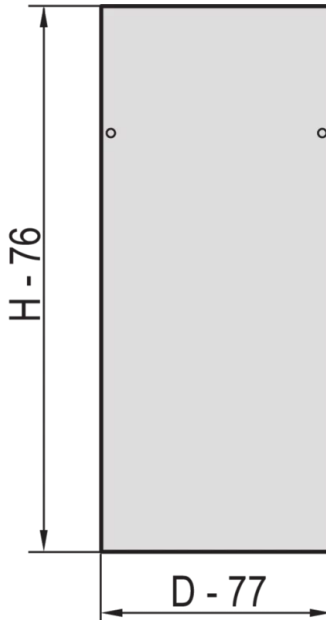

**22117-592 EURORACK SIDE PANEL WITH SAFETY LOCK, RAL 7035, 43 U 900D****KEY FEATURES**

St, 1 mm

Assembly to frame with 2 safety locks

**PRODUCT ATTRIBUTES**

Product Type: Cabinet/Rack Panel

Product Family: Eurorack

Type: Side Panel

Color: Light Grey

Color Code: RAL 7035

Rack Height: 43 U

Height: 2020 mm

Depth: 900 mm