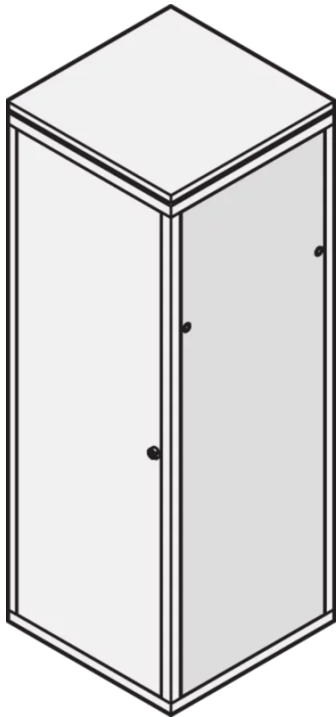

**22117-592 EURORACK SIDE PANEL WITH SAFETY LOCK, RAL 7035, 43 U 900D****KEY FEATURES**

St, 1 mm

Assembly to frame with 2 safety locks

**PRODUCT ATTRIBUTES**

Product Type: Cabinet/Rack Panel

Product Family: Eurorack

Type: Side Panel

Color: Light Grey

Color Code: RAL 7035

Rack Height: 43 U

Height: 2020 mm

Depth: 900 mm

## ADDITIONAL PRODUCT DETAILS

---

Steel Side Panels for aluminum frame with quick fastener for easy mounting and installation and safety locks for intrusion prevention.

Instead of a side panel all doors can be laterally assembled.