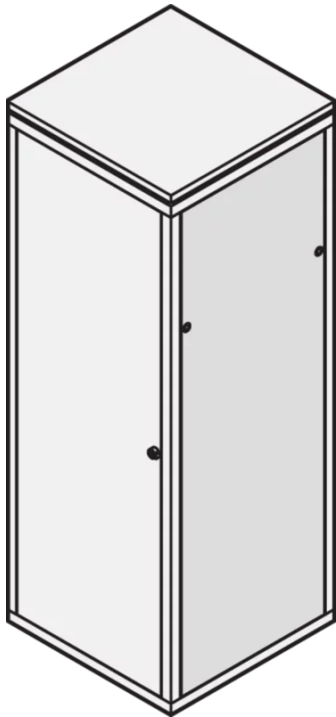

22117-593 EURORACK SIDE PANEL WITH SAFETY LOCK, RAL 7035, 47 U 900D

KEY FEATURES

St, 1 mm

Assembly to frame with 2 safety locks

PRODUCT ATTRIBUTES

Product Type: Cabinet/Rack Panel

Product Family: Eurorack

Type: Side Panel

Color: Light Grey

Color Code: RAL 7035

Rack Height: 47 U

Height: 2198 mm

Depth: 900 mm

ADDITIONAL PRODUCT DETAILS

Steel Side Panels for aluminum frame with quick fastner for easy mounting and installation and safety locks for intrusion prevention.