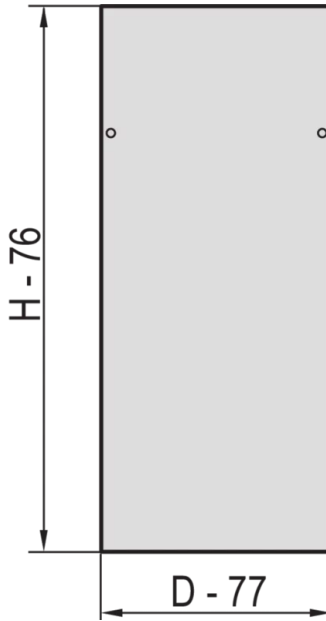

22117-593 EURORACK SIDE PANEL WITH SAFETY LOCK, RAL 7035, 47 U 900D

KEY FEATURES

St, 1 mm

Assembly to frame with 2 safety locks

PRODUCT ATTRIBUTES

Product Type: Cabinet/Rack Panel

Product Family: Eurorack

Type: Side Panel

Color: Light Grey

Color Code: RAL 7035

Rack Height: 47 U

Height: 2198 mm

Depth: 900 mm

ADDITIONAL PRODUCT DETAILS

Steel Side Panels for aluminum frame with quick fastner for easy mounting and installation and safety locks for intrusion prevention.