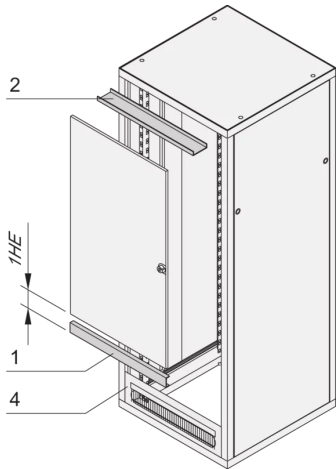

22117-799 EURORACK DOOR HINGE BRACKET FOR SHORTENED DOOR, UNIVERSAL EURORACK

KEY FEATURES

Mounting can be above or below the short door

For steel doors that do not run the full height of the cabinet

1-U space required (may be mounted above and below the door, at front or rear)

The clearance can be covered by 19" front panels or a cable through-ducting plate (3 or 4 U)

PRODUCT ATTRIBUTES

Product Type: Bracket

Product Family: Eurorack

Type: Door Hinge Bracket

Material: Steel

Color: Black Grey