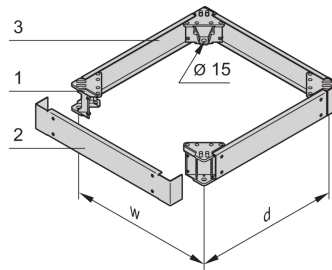

22117-830 EURORACK BASE/PLINTH, PLAIN, 100H 600W 600D

**KEY FEATURES**

Base/plinth, Al diecast, covers

St, 2.5 mm, RAL 7021

Height 100-mm

Covers removable from all sides

**PRODUCT ATTRIBUTES**

Product Type: Cabinet/Rack Base

## ADDITIONAL PRODUCT DETAILS

---

A plinth allows functional storage of excess cable assemblies and protects the bottom part of the cabinet against rodents.

Castors cannot be used with a base/plinth.